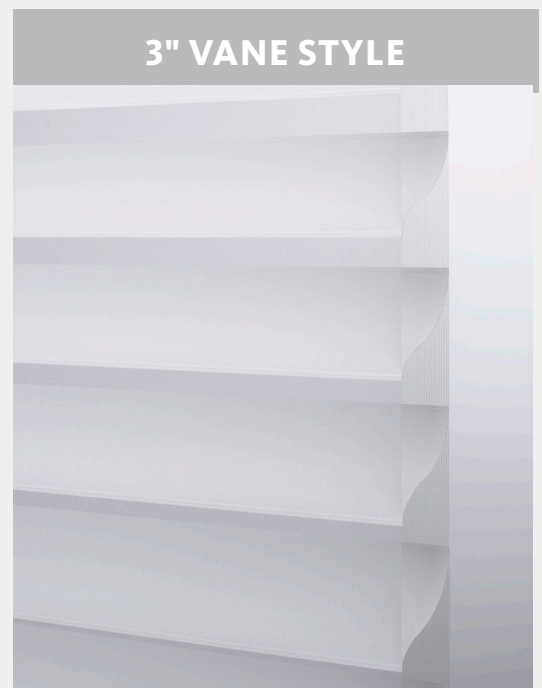

VANE STYLES

Select a vane style based on window size or desired amount of view-through at the window.

2" VANE STYLE

Perfect proportion for smaller windows.

2½" VANE STYLE

Great for most standard windows.

3" VANE STYLE