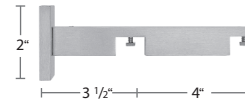

DJB8082525-XX
Square Rail
Stock Length: 19.7'

DJB1242525-XX
Fina End Cap Finial

DJB11470-25-XX
Wall Bracket

DJB11472-25-XX
Double Wall Bracket

DJB11473-15-XX
Ceiling Bracket
5/8" Extension

DJB11473-50-XX
Ceiling Bracket/
Invisible Wall Bracket