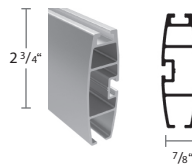

DJB8087022-XX
2 3/4" Oval Rail
Stock Length: 19.7'