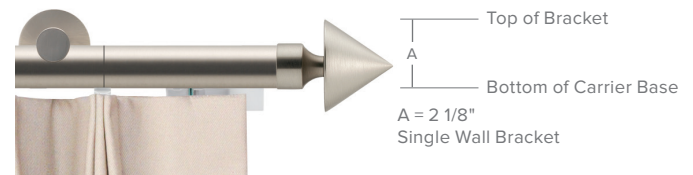

1 1/8" Brass Round Rail Motorized Sets