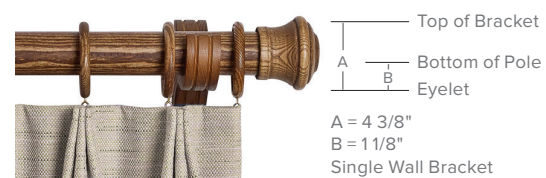

1 3/4" Wood Pole Sets with Rings