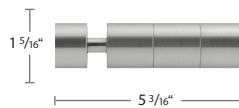

22
Polished Chrome

24
Satin Brass

29
Satin Nickel

70
Bronze Matte

59
Black

222
Beech
Rail Only Not Components

1 1/8" Brass Round Rail Traversing Set Components

DJB808-28-XX/XXX
1 1/8" Brass H-Rail, 19'

DJB124028-XX
End Cap Finial

DJB690-XX
Pescara Finial

DJB3362-XX
Alassio Finial

DJB315-28-XX
Largo Finial

DJB3389-100
Ardea Finial

DJB3389/1-XX
Socket for Ardea Finial

DJB11598-28-XX
French Return, 3 1/8" P

DJB11670-XX
Single Wall Bracket