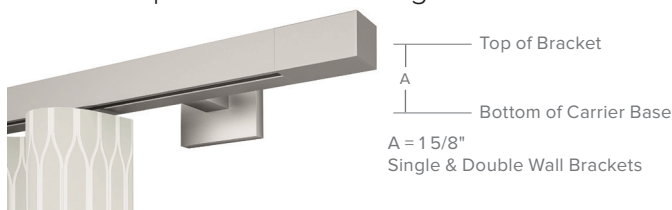

MEASUREMENTS

1 3/16" Brass Pole Sets with Rings

1 1/8" Brass Round Rail Traversing Sets

1" Brass Square Rail Traversing Sets

1 3/4" Brass Rectangle Rail Traversing Sets

1 1/2" Brass Oval Rail Traversing Sets