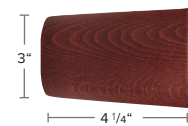

DJ1151ZEN-XX
Zenith Finial