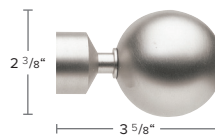

MEASUREMENTS

1 3/16" Brass Pole Sets with Rings

1 1/8" Brass Round Rail Traversing Sets

1" Brass Square Rail Traversing Sets

1 3/4" Brass Rectangle Rail Traversing Sets

1 1/2" Brass Oval Rail Traversing Sets

2 3/4" Brass Oval Rail Traversing Sets

1 1/8" Brass Round Rail Motorized Sets

1 3/4" Wood Pole Sets with Rings

2" Wood Pole Sets with Rings

Brass Pole Sets

RINGED POLE SETS

1 3/16" Brass Ringed Pole Sets

Recommended weight is 4 lbs/ft. depending on application.

Available Finishes XX = finish color

22
Polished Chrome

23
Polished Brass

24
Satin Brass

27
Rose Gold

29
Satin Nickel

66
French Bronze

1 3/16" Brass Pole Set Components

DJ2030SMP-XX
1 3/16" Pole, Brass
Stock Length: 16'

DJ2130END-XX
End Cap Finial

DJ2130VEL-XX
Velate Finial

DJ2130ACR-XX
Acrylic Ball Finial

DJ2130BLO-XX
Block Finial

DJ2130CIL-XX
Cilindro Finial

DJ2130TOS-XX
Toscana Finial