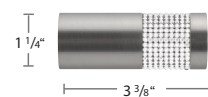

22
Polished Chrome

24
Satin Brass

29
Satin Nickel

70
Bronze Matte

59
Black

222
Beech
Rail Only Not Components

1 1/8" Brass Round Rail Traversing Set Components

DJB808-28-XX/XXX
1 1/8" Brass H-Rail, 19'

DJB124028-XX
End Cap Finial

DJB690-XX
Pescara Finial

DJB3362-XX
Alassio Finial

DJB315-28-XX
Largo Finial

DJB3389-100
Ardea Finial

DJB3389/1-XX
Socket for Ardea Finial

DJB11598-28-XX
French Return, 3 1/8" P

DJB11670-XX
Single Wall Bracket