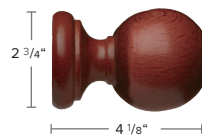

70 Hazel Smooth Pole with Zenith Finial

45 Leather Smooth Pole with End Cap Finial

Available Finishes XX = finish color

37 Sand Gold

45 Leather

58 Stone

59 Black

70 Hazel

DJ1051SWO-XX
2" Smooth Wood Pole
Stock Length: 14'

2" Wood Components shown in 70 Hazel

DJ1151WEN-XX
End Cap Finial

DJ1151SMO-XX
Smooth Ball Finial

DJ1151RIN-XX
Ringed Ball Finial

DJ1151CAL-XX
Calice Finial