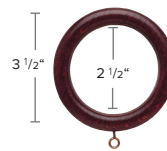

DJ1051SWO-XX
2" Smooth Wood Pole
Stock Length: 14'

2" Wood Components shown in 70 Hazel

DJ1151WEN-XX
End Cap Finial

DJ1151SMO-XX
Smooth Ball Finial

DJ1151RIN-XX
Ringed Ball Finial

DJ1151CAL-XX
Calice Finial

DJ1151COU-XX
Country Finial

DJ1151DEK-XX
Deka Finial

DJ1151ZEN-XX
Zenith Finial

DJ1251WBR-XX
Single Wall Bracket

DJ1351WRI-XX
2" Wood Ring w/ Eyelet

DJ19CWAND-XX
40" Modern Wood Baton

**Essex Sales &
Distribution Group, Inc.**