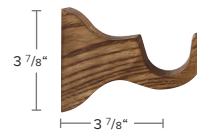

Solid Wood Pole Sets

1 3/4" WOOD

1 3/4" Wood Pole Sets with Rings

Recommended weight is 4 lbs/ft. depending on application. Stock Length 8'.

80 Driftwood Smooth Pole with Ringed Ball Finial

81 Weathered Oak Smooth Pole with Granada Finial

83 Tiger Oak Smooth Pole with Smooth Ball Finial

Available Finishes XX = finish color

80 Driftwood

81 Weathered Oak

83 Tiger Oak

1 3/4" Wood Pole, Bracket & Ring

DJ1045SWO-XX
1 3/4" Smooth Wood Pole
Stock Length: 8'