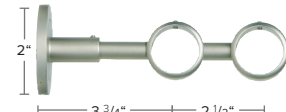

DJ2030SMP-XX
1 3/16" Pole, Brass
Stock Length: 16'

DJ2130END-XX
End Cap Finial

DJ2130VEL-XX
Velate Finial

DJ2130ACR-XX
Acrylic Ball Finial

DJ2130BLO-XX
Block Finial

DJ2130CIL-XX
Cilindro Finial

DJ2130TOS-XX
Toscana Finial

DJ2230TOL-XX
Toledo Open Wall Bracket

DJ2230IRA-XX
Irati Closed Wall Bracket

DJ2230DIR-XX
Double Irati
Wall Bracket
Not for use w/ grommets

DJ2230FRE-XX
French Return
Wall Bracket, 3 1/2"P

DJ2230OIM-XX
Open Inside Mount
Wall Bracket