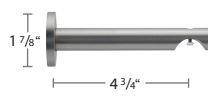

DJB690-XX
Pescara Finial

DJB3362-XX
Alassio Finial

DJB315-28-XX
Largo Finial

DJB3389-100
Ardea Finial

DJB3389/1-XX
Socket for Ardea Finial

DJB11670-120-XX
Single Bracket

DJB11672-220-XX
Double Bracket

DJB11873-50-XX
Ceiling Bracket