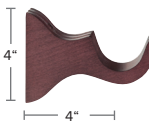

DJ1251WBR-XX
Single Wall Bracket