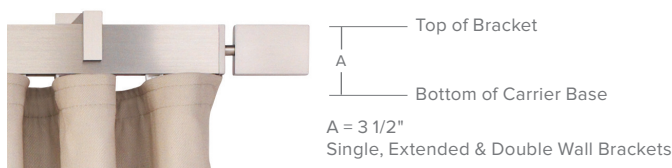

MEASUREMENTS

1 3/16" Brass Pole Sets with Rings

1 1/8" Brass Round Rail Traversing Sets

1" Brass Square Rail Traversing Sets

1 3/4" Brass Rectangle Rail Traversing Sets

1 1/2" Brass Oval Rail Traversing Sets

2 3/4" Brass Oval Rail Traversing Sets

1 1/8" Brass Round Rail Motorized Sets

1 3/4" Wood Pole Sets with Rings

2" Wood Pole Sets with Rings

Brass Pole Sets

RINGED POLE SETS

1 3/16" Brass Ringed Pole Sets

Recommended weight is 4 lbs/ft. depending on application.