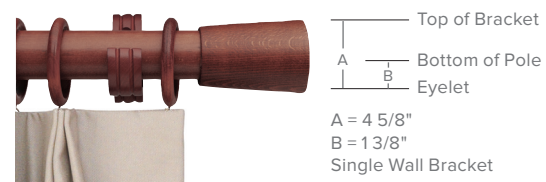

MEASUREMENTS

1 3/16" Brass Pole Sets with Rings

1 1/8" Brass Round Rail Traversing Sets

1" Brass Square Rail Traversing Sets

1 3/4" Brass Rectangle Rail Traversing Sets

1 1/2" Brass Oval Rail Traversing Sets

2 3/4" Brass Oval Rail Traversing Sets

1 1/8" Brass Round Rail Motorized Sets

1 3/4" Wood Pole Sets with Rings

2" Wood Pole Sets with Rings

Brass Pole Sets

RINGED POLE SETS

1 3/16" Brass Ringed Pole Sets

Recommended weight is 4 lbs/ft. depending on application.