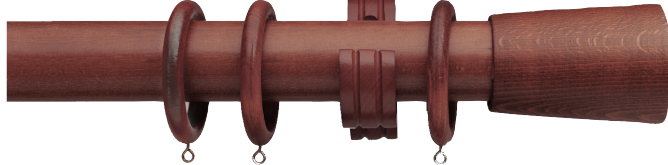

70 Hazel Smooth Pole with Zenith Finial