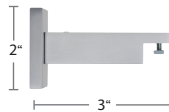

DJB11672-190-XX
Double Wall Bracket

DJB11873-50-XX
Ceiling Bracket

DJB11873-15-XX
Ceiling Bracket,
5/8" Extension

DJB11592-00
Flush Ceiling Bracket

DJB899-3-00
Rail Connector

DJB122928-XX
Swivel Elbow

Brass Traversing Sets

DJB8082525-XX
Square Rail
Stock Length: 19.7'

DJB1242525-XX
Fina End Cap Finial

DJB11470-25-XX
Wall Bracket

DJB11472-25-XX
Double Wall Bracket

DJB11473-15-XX
Ceiling Bracket
5/8" Extension

DJB11473-50-XX
Ceiling Bracket/
Invisible Wall Bracket