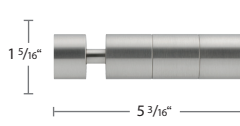

Available Finishes XX = finish color

1 1/8" Brass Round Rail Motorized Set Components - Finials are optional

DJB809-28-XX/XXX
1 1/8" Brass Rail
for Motorization
Stock Length: 19' 7"

DJB3356-XX
Riva Finial