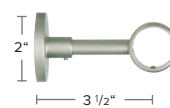

DJ2030SMP-XX
1 3/16" Pole, Brass
Stock Length: 16'

DJ2130END-XX
End Cap Finial

DJ2130VEL-XX
Velate Finial

DJ2130ACR-XX
Acrylic Ball Finial

DJ2130BLO-XX
Block Finial

DJ2130CIL-XX
Cilindro Finial

DJ2130TOS-XX
Toscana Finial

DJ2230TOL-XX
Toledo Open Wall Bracket

DJ2230IRA-XX
Irati Closed Wall Bracket

DJ2230DIR-XX
Double Irati
Wall Bracket
Not for use w/ grommets

DJ2230FRE-XX
French Return
Wall Bracket, 3 1/2"P

DJ2230OIM-XX
Open Inside Mount
Wall Bracket