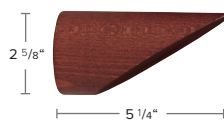

DJ1151DEK-XX
Deka Finial