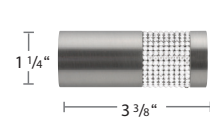

DJB315-28-XX
Largo Finial