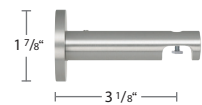

1 1/2" and 2 3/4" Brass Oval Rail Traversing Set Components

DJB8084020-XX
1 1/2" Oval Rail
Stock Length: 19.7'

DJB1254022-XX
1 1/2" Sona End Cap

DJB8087022-XX
2 3/4" Oval Rail
Stock Length: 19.7'

DJB1257022-XX
2 3/4" Sona End Cap