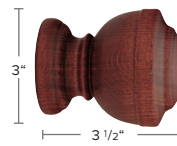

DJ1051SWO-XX
2" Smooth Wood Pole
Stock Length: 14'

2" Wood Components shown in 70 Hazel

DJ1151WEN-XX
End Cap Finial

DJ1151SMO-XX
Smooth Ball Finial

DJ1151RIN-XX
Ringed Ball Finial

DJ1151CAL-XX
Calice Finial