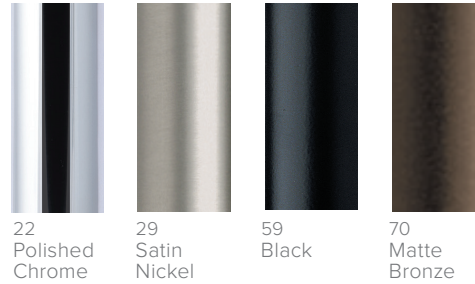

Available Finishes XX = finish color

1 1/8" Brass Round Rail Motorized Set Components - Finials are optional

DJB809-28-XX/XXX
1 1/8" Brass Rail
for Motorization
Stock Length: 19' 7"

DJB3356-XX
Riva Finial

70 Hazel Smooth Pole with Zenith Finial

45 Leather Smooth Pole with End Cap Finial

Available Finishes XX = finish color

37 Sand Gold

45 Leather

58 Stone

59 Black

70 Hazel