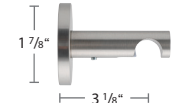

DJB124028-XX
End Cap Finial

DJB690-XX
Pescara Finial

DJB3362-XX
Alassio Finial

DJB315-28-XX
Largo Finial

DJB3389-100
Ardea Finial

DJB3389/1-XX
Socket for Ardea Finial

DJB11598-28-XX
French Return, 3 1/8" P

DJB11670-XX
Single Wall Bracket

DJB11672-190-XX
Double Wall Bracket

DJB11873-50-XX
Ceiling Bracket

DJB11873-15-XX
Ceiling Bracket,
5/8" Extension

DJB11592-00
Flush Ceiling Bracket

DJB899-3-00
Rail Connector

DJB122928-XX
Swivel Elbow

Brass Traversing Sets