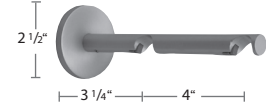

DJB124028-XX
End Cap Finial

DJB690-XX
Pescara Finial

DJB3362-XX
Alassio Finial

DJB315-28-XX
Largo Finial

DJB3389-100
Ardea Finial

DJB3389/1-XX
Socket for Ardea Finial

DJB11598-28-XX
French Return, 3 1/8" P

DJB11670-XX
Single Wall Bracket

DJB11672-190-XX
Double Wall Bracket

DJB11873-50-XX
Ceiling Bracket

DJB11873-15-XX
Ceiling Bracket,
5/8" Extension

DJB11592-00
Flush Ceiling Bracket

DJB899-3-00
Rail Connector

DJB122928-XX
Swivel Elbow

Brass Traversing Sets