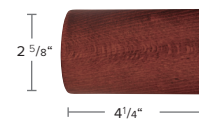

DJ1051SWO-XX
2" Smooth Wood Pole
Stock Length: 14'

2" Wood Components shown in 70 Hazel

DJ1151WEN-XX
End Cap Finial

DJ1151SMO-XX
Smooth Ball Finial

DJ1151RIN-XX
Ringed Ball Finial

DJ1151CAL-XX
Calice Finial