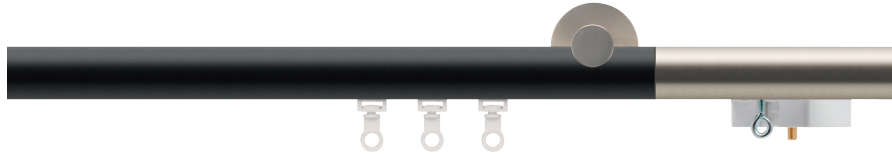

DJB11873-15-XX
Ceiling Bracket.
5/8" Extension

DJB11592-00
Flush Ceiling Bracket

Brass Motorized Sets

1 1/8" Motorized Rail Set in 22 Polished Chrome with Pescara Finial

1 1/8" Motorized Rail Set in 59 Black with 29 Satin Nickel End Pulley and no finial.