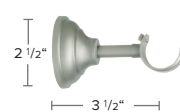

DJ2030SMP-XX
1 3/16" Pole, Brass
Stock Length: 16'

DJ2130END-XX
End Cap Finial

DJ2130VEL-XX
Velate Finial

DJ2130ACR-XX
Acrylic Ball Finial

DJ2130BLO-XX
Block Finial

DJ2130CIL-XX
Cilindro Finial

DJ2130TOS-XX
Toscana Finial

DJ2230TOL-XX
Toledo Open Wall Bracket

DJ2230IRA-XX
Irati Closed Wall Bracket

DJ2230DIR-XX
Double Irati
Wall Bracket
Not for use w/ grommets

DJ2230FRE-XX
French Return
Wall Bracket, 3 1/2"P

DJ2230OIM-XX
Open Inside Mount
Wall Bracket