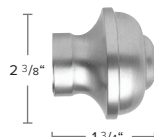

MEASUREMENTS

1 3/16" Brass Pole Sets with Rings

1 1/8" Brass Round Rail Traversing Sets

1" Brass Square Rail Traversing Sets

1 3/4" Brass Rectangle Rail Traversing Sets

1 1/2" Brass Oval Rail Traversing Sets

DJ2030SMP-XX
1 3/16" Pole, Brass
Stock Length: 16'

DJ2130END-XX
End Cap Finial

DJ2130VEL-XX
Velate Finial

DJ2130ACR-XX
Acrylic Ball Finial

DJ2130BLO-XX
Block Finial

DJ2130CIL-XX
Cilindro Finial

DJ2130TOS-XX
Toscana Finial

DJ2230TOL-XX
Toledo Open Wall Bracket

DJ2230IRA-XX
Irati Closed Wall Bracket

DJ2230DIR-XX
Double Irati
Wall Bracket
Not for use w/ grommets

DJ2230FRE-XX
French Return
Wall Bracket, 3 1/2"P

DJ2230OIM-XX
Open Inside Mount
Wall Bracket