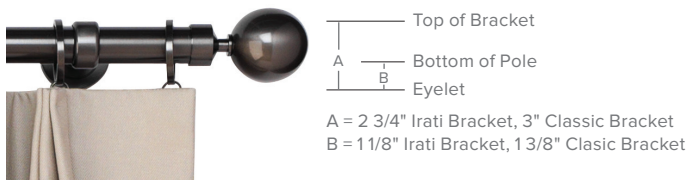

MEASUREMENTS

1 3/16" Brass Pole Sets with Rings

1 1/8" Brass Round Rail Traversing Sets

1" Brass Square Rail Traversing Sets

1 3/4" Brass Rectangle Rail Traversing Sets

1 1/2" Brass Oval Rail Traversing Sets