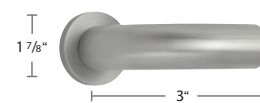

DJB124028-XX
End Cap Finial

DJB690-XX
Pescara Finial

DJB3362-XX
Alassio Finial

DJB315-28-XX
Largo Finial

DJB3389-100
Ardea Finial

DJB3389/1-XX
Socket for Ardea Finial

DJB11598-28-XX
French Return, 3 1/8" P

DJB11670-XX
Single Wall Bracket