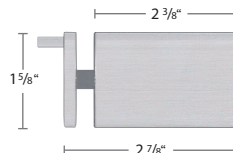

Available Finishes XX = finish color

22
Polished Chrome

29
Satin Nickel

59
Black

1 3/4" Brass Rectangle Rail Traversing Set Components

DJB8084015-XX
Rectangle Rail
Stock Length: 19.7'

DJB11580-XX
Square Finial

DJB11581-XX
Square Finial w/ Spacer

DJB1254015-XX
End Cap Finial

DJB11570-50-XX
Single Wall Bracket

DJB11570-80-XX
Extended
Single Wall Bracket

DJB11570-2-190-XX
Double Wall Bracket

DJB11873-15-XX
Ceiling Bracket
5/8" Extension