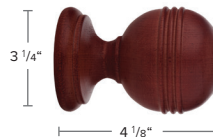

DJ1051SWO-XX
2" Smooth Wood Pole
Stock Length: 14'

2" Wood Components shown in 70 Hazel

DJ1151WEN-XX
End Cap Finial

DJ1151SMO-XX
Smooth Ball Finial

DJ1151RIN-XX
Ringed Ball Finial

DJ1151CAL-XX
Calice Finial

DJ1151COU-XX
Country Finial

DJ1151DEK-XX
Deka Finial

DJ1151ZEN-XX
Zenith Finial

DJ1251WBR-XX
Single Wall Bracket

DJ1351WRI-XX
2" Wood Ring w/ Eyelet

DJ19CWAND-XX
40" Modern Wood Baton

**Essex Sales &
Distribution Group, Inc.**