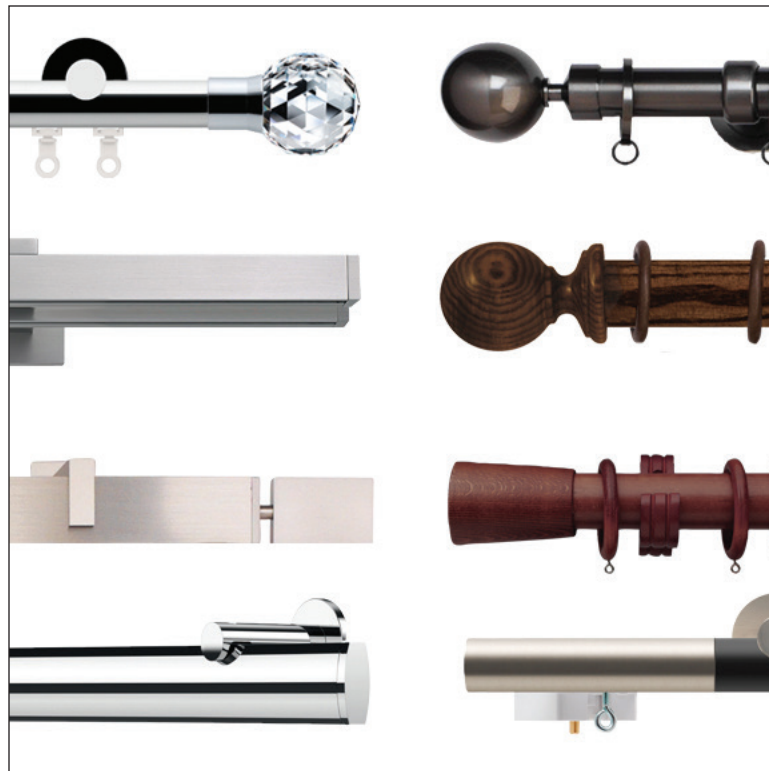

JULIETTE COLLECTION

Dakota Drapery Hardware
A designer's best friend

CONTENTS

RINGED BRASS POLES SETS	3	TRAVERSING OVAL RAIL SETS	7
TRAVERSING ROUND RAIL SETS	4	MOTORIZED RAIL SETS	8-9
TRAVERSING SQUARE RAIL SETS	5	1 3/4" WOOD POLE SETS	10
TRAVERSING RECTANGLE RAIL SETS	6	2" WOOD POLE SETS	11

MEASUREMENTS

1 3/16" Brass Pole Sets with Rings

1 1/8" Brass Round Rail Traversing Sets

1" Brass Square Rail Traversing Sets

1 3/4" Brass Rectangle Rail Traversing Sets

1 1/2" Brass Oval Rail Traversing Sets

2 3/4" Brass Oval Rail Traversing Sets

1 1/8" Brass Round Rail Motorized Sets

1 3/4" Wood Pole Sets with Rings

2" Wood Pole Sets with Rings

Brass Pole Sets

RINGED POLE SETS

1 3/16" Brass Ringed Pole Sets

Recommended weight is 4 lbs/ft. depending on application.