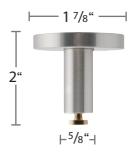

DJB124028-XX
End Cap Finial

DJB690-XX
Pescara Finial

DJB3362-XX
Alassio Finial

DJB315-28-XX
Largo Finial

DJB3389-100
Ardea Finial

DJB3389/1-XX
Socket for Ardea Finial

DJB11598-28-XX
French Return, 3 1/8" P

DJB11670-XX
Single Wall Bracket

DJB11672-190-XX
Double Wall Bracket

DJB11873-50-XX
Ceiling Bracket

DJB11873-15-XX
Ceiling Bracket,
5/8" Extension

DJB11592-00
Flush Ceiling Bracket

DJB899-3-00
Rail Connector

DJB122928-XX
Swivel Elbow

Brass Traversing Sets