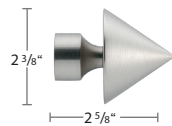

1 1/2" and 2 3/4" Brass Oval Rail Traversing Set Components

DJB8084020-XX
1 1/2" Oval Rail
Stock Length: 19.7'

DJB1254022-XX
1 1/2" Sona End Cap

DJB8087022-XX
2 3/4" Oval Rail
Stock Length: 19.7'

DJB1257022-XX
2 3/4" Sona End Cap

DJB11370-80-XX
Single Wall Bracket

DJB11592-00
Flush Ceiling Bracket

Brass Motorized Sets

ROUND RAIL MOTORIZED

1 1/8" Brass Round Rail Motorized Sets

Recommended weight is 4 lbs/ft. depending on application.

Available Finishes XX = finish color

1 1/8" Brass Round Rail Motorized Set Components - Finials are optional

DJB809-28-XX/XXX
1 1/8" Brass Rail
for Motorization
Stock Length: 19' 7"

DJB3356-XX
Riva Finial