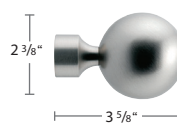

DJB11370-80-XX
Single Wall Bracket

DJB11592-00
Flush Ceiling Bracket

Brass Motorized Sets

ROUND RAIL MOTORIZED

1 1/8" Brass Round Rail Motorized Sets

Recommended weight is 4 lbs/ft. depending on application.

Available Finishes XX = finish color

1 1/8" Brass Round Rail Motorized Set Components - Finials are optional

DJB809-28-XX/XXX
1 1/8" Brass Rail
for Motorization
Stock Length: 19' 7"

DJB3356-XX
Riva Finial

DJB690-XX
Pescara Finial

DJB3362-XX
Alassio Finial

DJB315-28-XX
Largo Finial

DJB3389-100
Ardea Finial

DJB3389/1-XX
Socket for Ardea Finial

DJB11670-120-XX
Single Bracket

DJB11672-220-XX
Double Bracket

DJB11873-50-XX
Ceiling Bracket