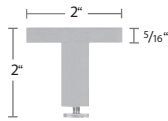

DJB8082525-XX
Square Rail
Stock Length: 19.7'

DJB1242525-XX
Fina End Cap Finial

DJB11470-25-XX
Wall Bracket

DJB11472-25-XX
Double Wall Bracket

DJB11473-15-XX
Ceiling Bracket
5/8" Extension

DJB11473-50-XX
Ceiling Bracket/
Invisible Wall Bracket