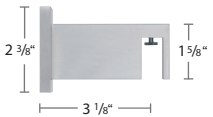

Available Finishes XX = finish color

22
Polished Chrome

29
Satin Nickel

59
Black

1 3/4" Brass Rectangle Rail Traversing Set Components

DJB8084015-XX
Rectangle Rail
Stock Length: 19.7'

DJB11580-XX
Square Finial

DJB11581-XX
Square Finial w/ Spacer

DJB1254015-XX
End Cap Finial

DJB11570-50-XX
Single Wall Bracket

DJB11570-80-XX
Extended
Single Wall Bracket

DJB11570-2-190-XX
Double Wall Bracket

DJB11873-15-XX
Ceiling Bracket
5/8" Extension