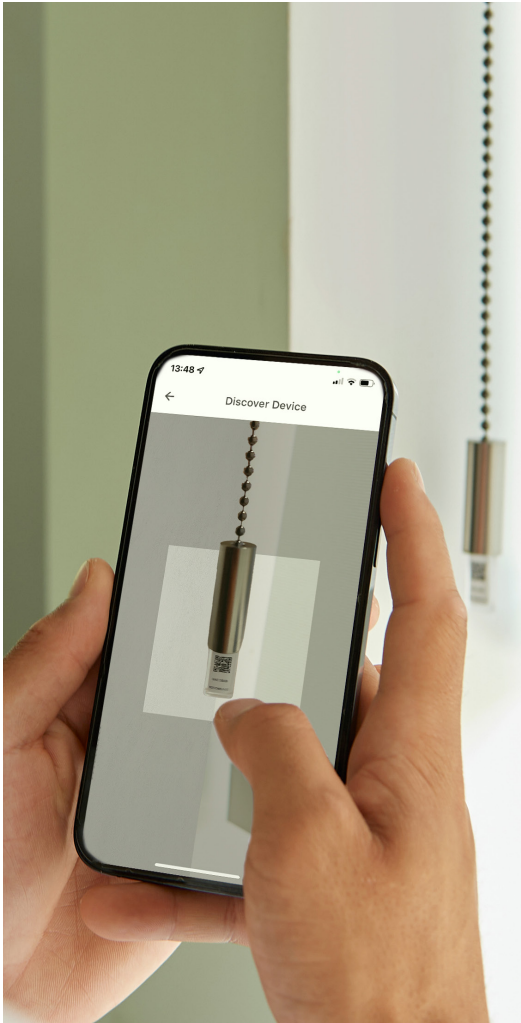

CHAIN PULL

One pull on the blind chain or curtain and walk away. The blind will raise or lower to its end limit

CONTROL WITH WI-FI & BLUETOOTH

Control from anywhere in the world

Connect to smart speakers

Link blinds and curtains to create rooms

Works with your smart home scenarios

"Hey Google, Good Morning"

"Alexa, Open the Blinds and Curtains"

TIMERS

Program timers to make your window covering open and close at preset times

PRECISE

Real time exact positioning. Quick swipe to fully open, close or set to favourites position

SCENES

With a voice command or button press, create a seamless home automation experience

SCAN, CONNECT, CONTROL

Reveal the hidden QR code in your blinds chain pull

Scan the code in MOTION blinds app

Control through your smart phone in under 30 seconds