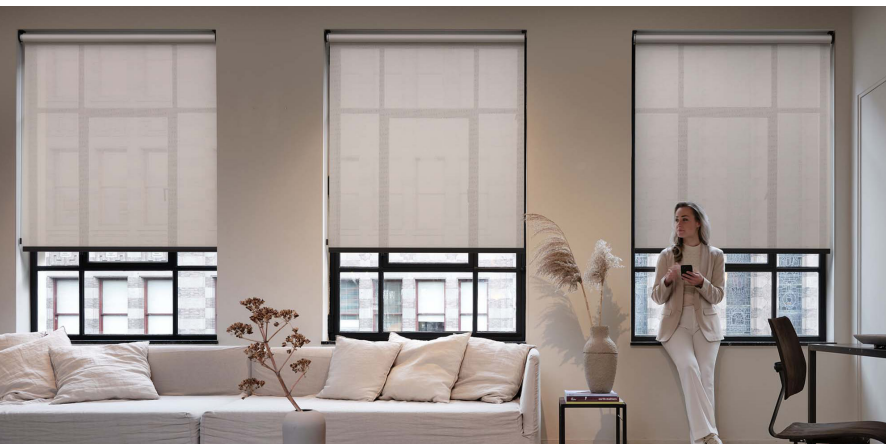

CABLE-FREE AND RECHARGEABLE

No cables or wiring for easy installation

Integrated battery recharged with standard USB-C cable

With average use, charging only needs to be done once or twice a year

HARDWIRED

Don't want to worry about charging?

The MOTION blinds and curtains range can be hardwired into your mains power

Integrated with smart home systems