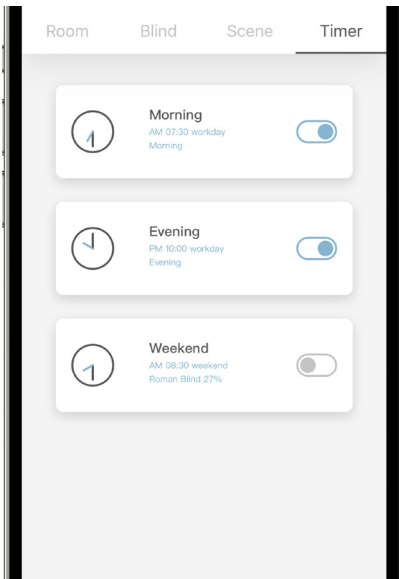

CHAIN PULL

One pull on the blind chain or curtain and walk away. The blind will raise or lower to its end limit

CONTROL WITH WI-FI & BLUETOOTH

Control from anywhere in the world

Connect to smart speakers

Link blinds and curtains to create rooms

Works with your smart home scenarios

"Hey Google, Good Morning"

"Alexa, Open the Blinds and Curtains"

TIMERS

Program timers to make your window covering open and close at preset times

PRECISE

Real time exact positioning. Quick swipe to fully open, close or set to favourites position

SCENES

With a voice command or button press, create a seamless home automation experience

SCAN, CONNECT, CONTROL

Reveal the hidden QR code in your blinds chain pull

Scan the code in MOTION blinds app

Control through your smart phone in under 30 seconds