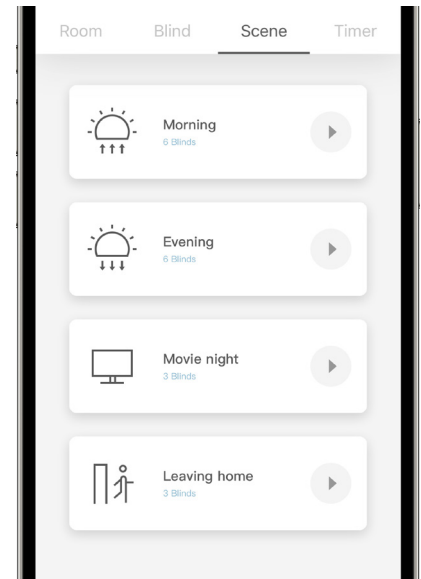

CHAIN PULL

One pull on the blind chain or curtain and walk away. The blind will raise or lower to its end limit

CONTROL WITH WI-FI & BLUETOOTH

Control from anywhere in the world

Connect to smart speakers

Link blinds and curtains to create rooms

Works with your smart home scenarios

"Hey Google, Good Morning"

"Alexa, Open the Blinds and Curtains"

TIMERS

Program timers to make your window covering open and close at preset times

PRECISE

Real time exact positioning. Quick swipe to fully open, close or set to favourites position

SCENES

With a voice command or button press, create a seamless home automation experience

SCAN, CONNECT, CONTROL

Reveal the hidden QR code in your blinds chain pull

Scan the code in MOTION blinds app

Control through your smart phone in under 30 seconds