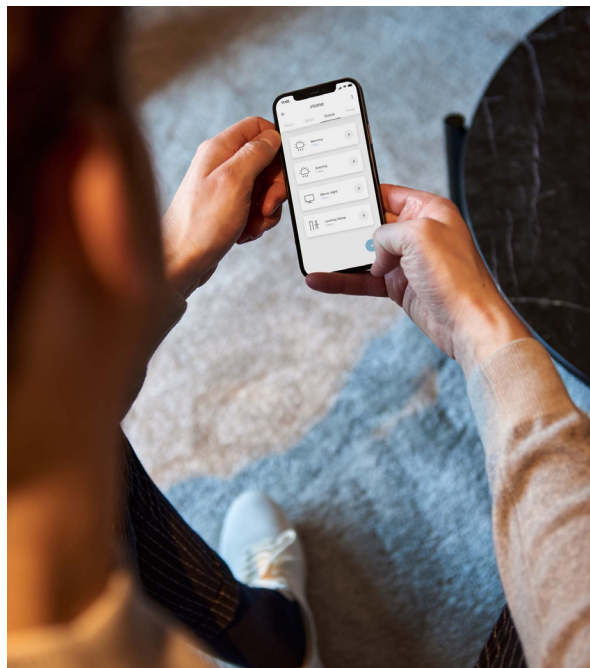

PEACE OF MIND

Staying out later than expected? Control from anywhere keeping your home secure and private

REMOTE CONTROL

Control your blinds and curtains with the touch of a button on a 1, 5 or 15 channel remote

CHAIN PULL

One pull on the blind chain or curtain and walk away. The blind will raise or lower to its end limit

CONTROL WITH WI-FI & BLUETOOTH

Control from anywhere in the world

Connect to smart speakers

Link blinds and curtains to create rooms