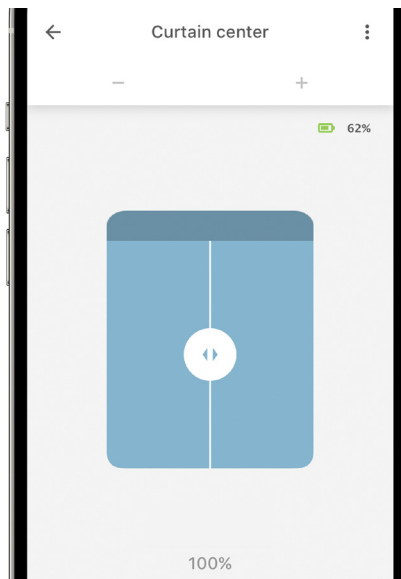

CHAIN PULL

One pull on the blind chain or curtain and walk away. The blind will raise or lower to its end limit

CONTROL WITH WI-FI & BLUETOOTH

Control from anywhere in the world

Connect to smart speakers

Link blinds and curtains to create rooms

Works with your smart home scenarios

"Hey Google, Good Morning"

"Alexa, Open the Blinds and Curtains"

TIMERS

Program timers to make your window covering open and close at preset times

PRECISE

Real time exact positioning. Quick swipe to fully open, close or set to favourites position

SCENES

With a voice command or button press, create a seamless home automation experience

SCAN, CONNECT, CONTROL

Reveal the hidden QR code in your blinds chain pull

Scan the code in MOTION blinds app

Control through your smart phone in under 30 seconds