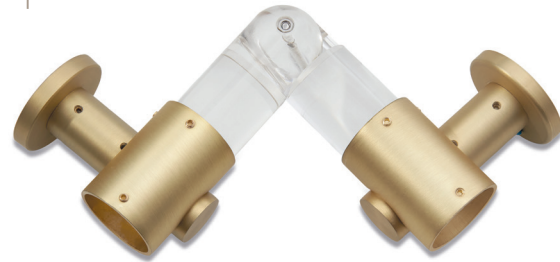

## EXTENDED JOINING METAL BRACKET

FRONT VIEW:  
Joining Metal Brackets

luxē

1 3/8" DIAMETER

**INSIDE MOUNT METAL BRACKET**

1 3/8" DIA 138ABIM

**ACRYLIC ELBOW SET**

*Includes Acrylic Elbow + mandatory pair of Joining Brackets*

Standard Elbow Set  
1 3/8" DIA 138ABESL

Extended Elbow Set  
1 3/8" DIA 138ABEEL

**LUXE FINISHES**

SATIN BRASS (SBB)

CHROME (CHR)

SATIN NICKEL (NCK)

BLACK NICKEL (BCK)

**METAL RING with Nylon Liner**