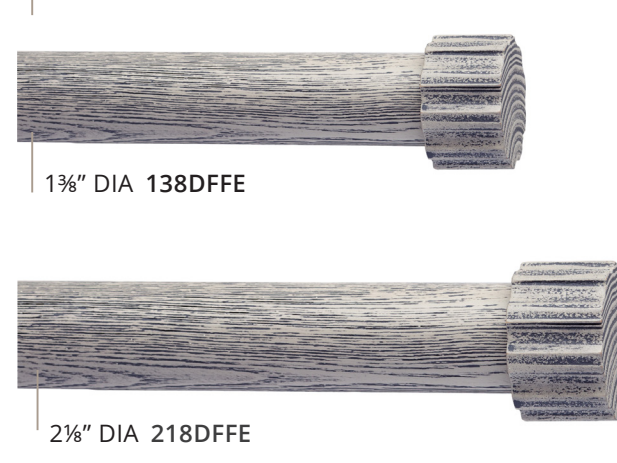

FLUTED END CAP

Dark Grey

1 3/8" DIA 138DFFE

2 1/8" DIA 218DFFE