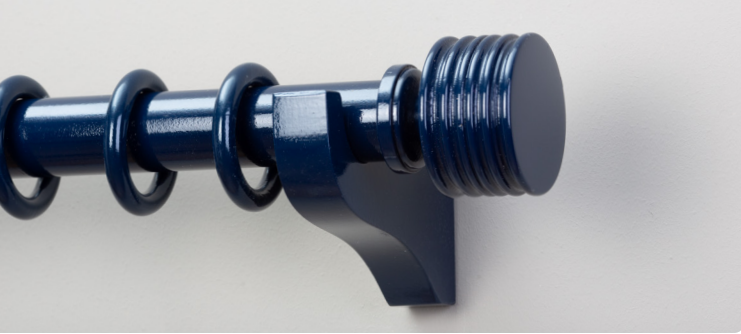

retro

1 3/8" & 2 1/8" DIAMETER