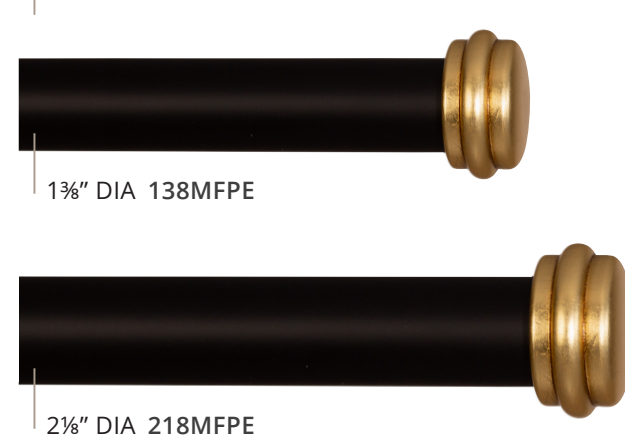

PICCOLO END CAP Black Satin | Gold