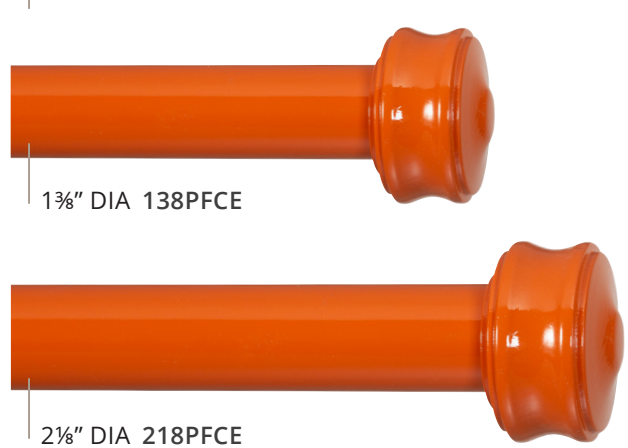

CUFFED END CAP Orange Gloss