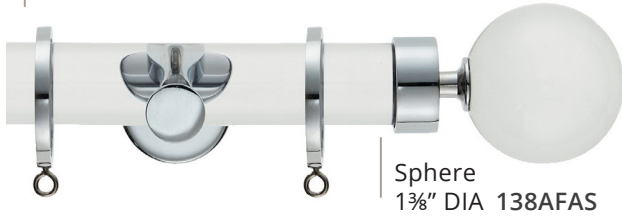

luxē

1 3/8" DIAMETER

SATIN BRASS

CHROME

SATIN NICKEL

BLACK NICKEL

STANDARD METAL BRACKET

EXTENDED METAL BRACKET

STANDARD PASSING METAL BRACKET

EXTENDED PASSING METAL BRACKET

STANDARD CEILING METAL BRACKET

EXTENDED CEILING METAL BRACKET

STANDARD JOINING METAL BRACKET

EXTENDED JOINING METAL BRACKET