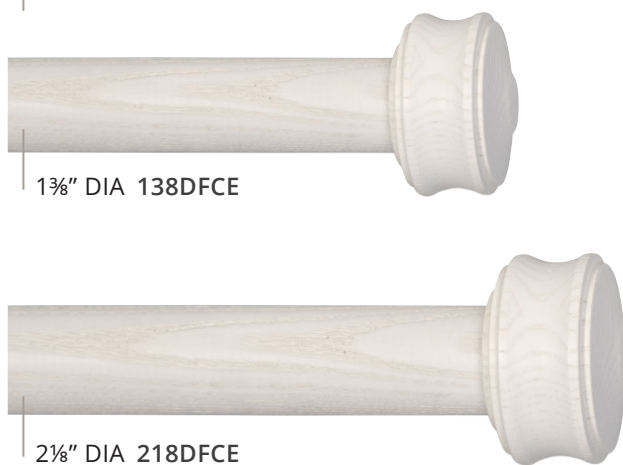

## ACRYLIC SPHERE\*

Dark Grey

1 3/8" DIA 138DFAS

2 1/8" DIA 218DFAS

\*Wooden Base

## CUFFED END CAP

Chalk White

1 3/8" DIA 138DFCE

2 1/8" DIA 218DFCE