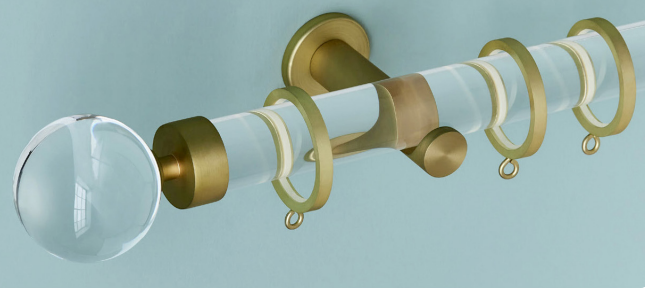

## STANDARD JOINING METAL BRACKET

## EXTENDED JOINING METAL BRACKET

FRONT VIEW:  
Joining Metal Brackets

luxē

1 3/8" DIAMETER

**INSIDE MOUNT METAL BRACKET**

1 3/8" DIA 138ABIM

**ACRYLIC ELBOW SET**

*Includes Acrylic Elbow + mandatory pair of Joining Brackets*