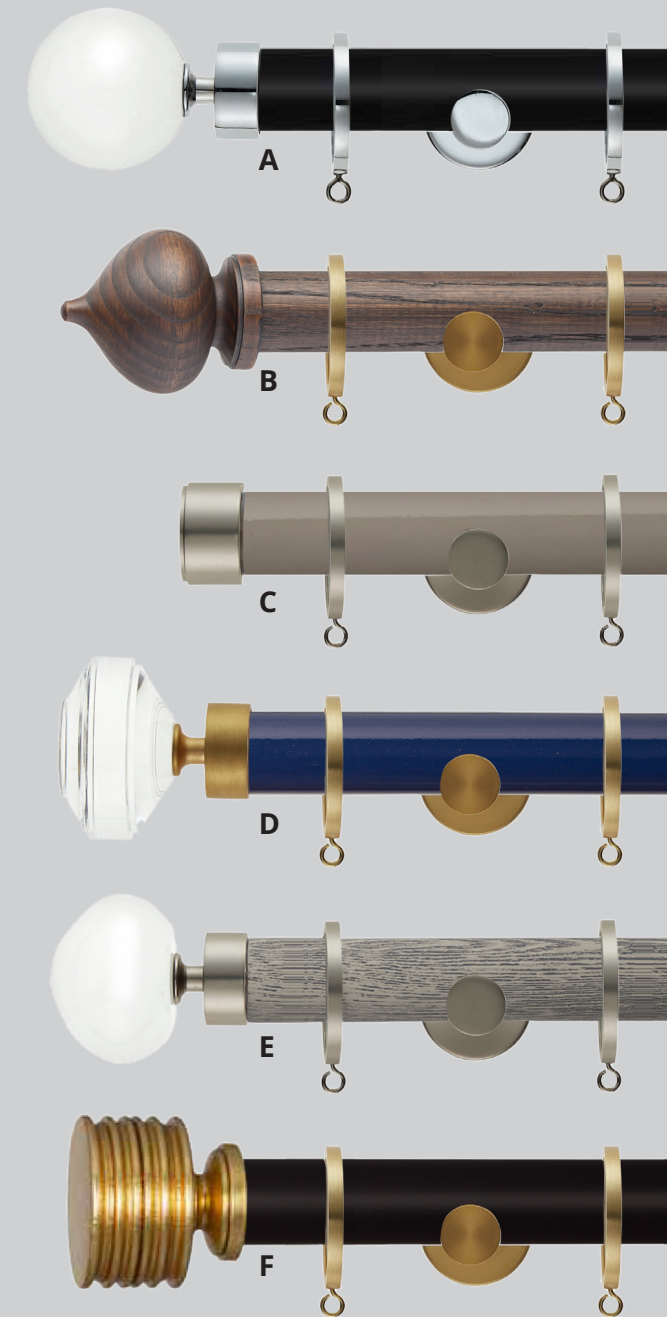

*Sold as set of Seven*

1 3/8" DIA 138ARMR

**METAL PASS RING with Nylon Liner**

*Sold as set of Seven*

1 3/8" DIA QM138ARPR

**ACRYLIC RING**

*Sold as set of Seven*

1 3/8" DIA 138ARAR

**ACRYLIC POLES**

1 3/8" DIA 4 FT 138AP04  
6 FT 138AP06  
8 FT 138AP08

**ACRYLIC WAND**

36" L WAND36  
48" L WAND48

How to design a look that's truly unique?

MIX IT UP.

Combine finials, poles and hardware from any of our four collections to suit your project, with the exception that Acrylic Poles may only be specified with an Acrylic finial with metal neck.

The possibilities are endless.

**CHECK OUT OUR FAVORITE COMBOS**

- A. Acrylic Sphere Finial with Chrome Hardware | Black Satin Pole
- B. Dark Brown Doma Finial & Pole | Satin Brass Hardware
- C. Satin Nickel End Cap & Hardware | Grey Gloss Pole
- D. Acrylic Knob Finial with Satin Brass Hardware | Navy Gloss Pole
- E. Acrylic Dewdrop Finial with Satin Nickel Hardware | Dark Grey Pole
- F. Gold Tamburo Finial | Satin Brass Hardware | Black Satin Pole

Need to save time?  
PURCHASE IN SETS.

We've taken out the guesswork for you. Select finial style, finish, and order as a set.

For full program details see our Modern Classics Price and Ordering Guide.

**SETS ARE AVAILABLE IN 3 POLE LENGTHS**