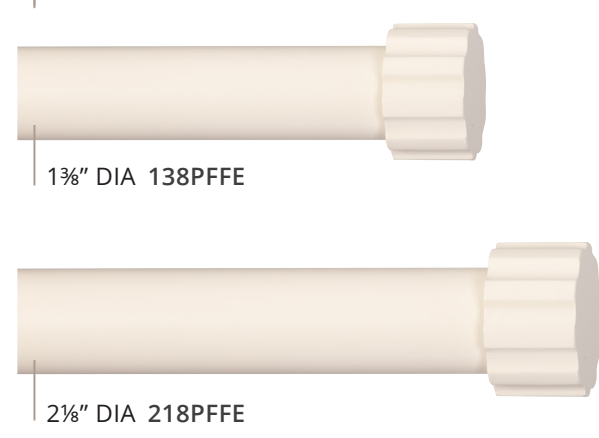

# opulence

1 3/8" & 2 1/8" DIAMETER

**SPHERE** Black Satin | Gold

**URN** Black Satin

**TAMBURO** Ivory Satin

**CHALICE** Black Satin

**FLUTED END CAP** Ivory Satin

**FLUTED** Black Satin | Gold