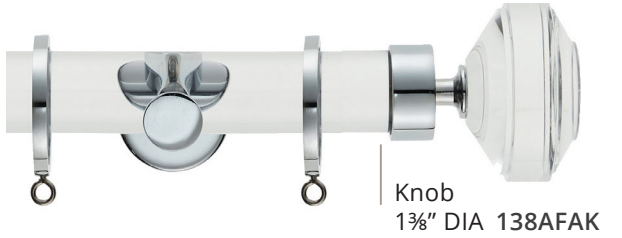

luxē

1 3/8" DIAMETER

SATIN BRASS

CHROME

SATIN NICKEL

BLACK NICKEL

STANDARD METAL BRACKET

EXTENDED METAL BRACKET

STANDARD PASSING METAL BRACKET

EXTENDED PASSING METAL BRACKET

STANDARD CEILING METAL BRACKET

EXTENDED CEILING METAL BRACKET

STANDARD JOINING METAL BRACKET

EXTENDED JOINING METAL BRACKET