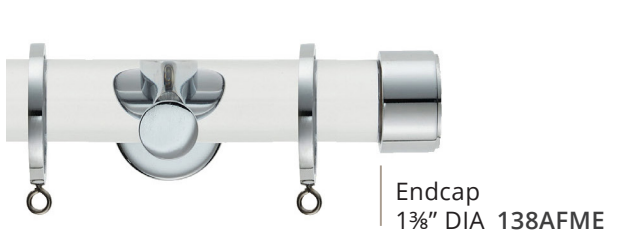

luxē

1 3/8" DIAMETER

SATIN BRASS

CHROME

SATIN NICKEL

BLACK NICKEL

STANDARD METAL BRACKET

EXTENDED METAL BRACKET

STANDARD PASSING METAL BRACKET

EXTENDED PASSING METAL BRACKET

STANDARD CEILING METAL BRACKET

EXTENDED CEILING METAL BRACKET

STANDARD JOINING METAL BRACKET

EXTENDED JOINING METAL BRACKET