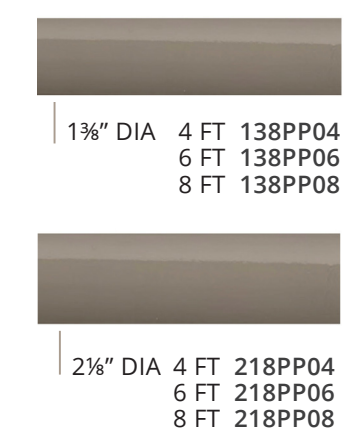

WOOD POLES

1 3/8" DIA 4 FT 138PP04
6 FT 138PP06
8 FT 138PP08

2 1/8" DIA 4 FT 218PP04
6 FT 218PP06
8 FT 218PP08