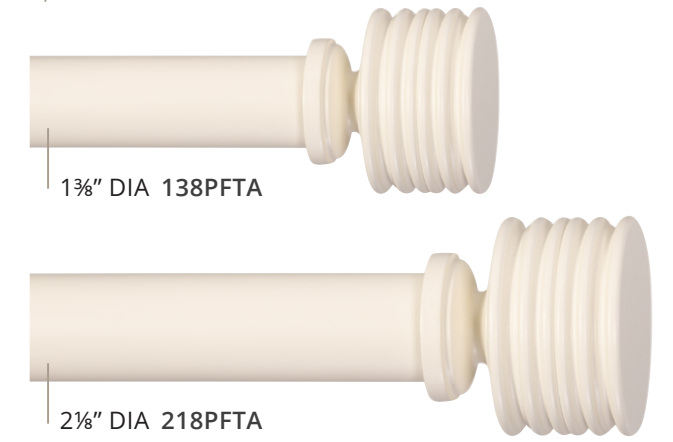

# opulence

1 3/8" & 2 1/8" DIAMETER

**SPHERE** Black Satin | Gold

**URN** Black Satin

**TAMBURO** Ivory Satin

**CHALICE** Black Satin

**FLUTED END CAP** Ivory Satin

**FLUTED** Black Satin | Gold