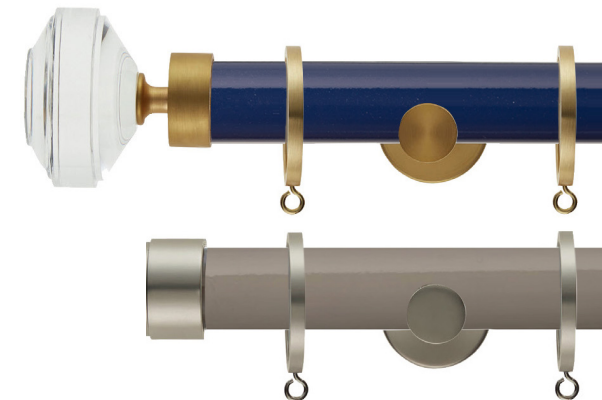

CREATE STUNNING COMBINATIONS
See Mix It Up on p28