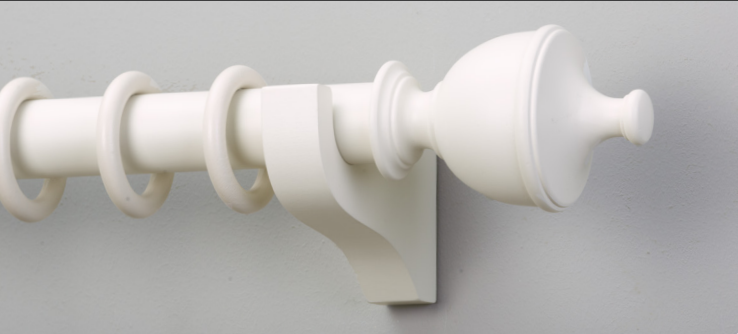

## STANDARD WOOD BRACKET

1 3/8" DIA 138DBSW

2 1/8" DIA 218DBSW