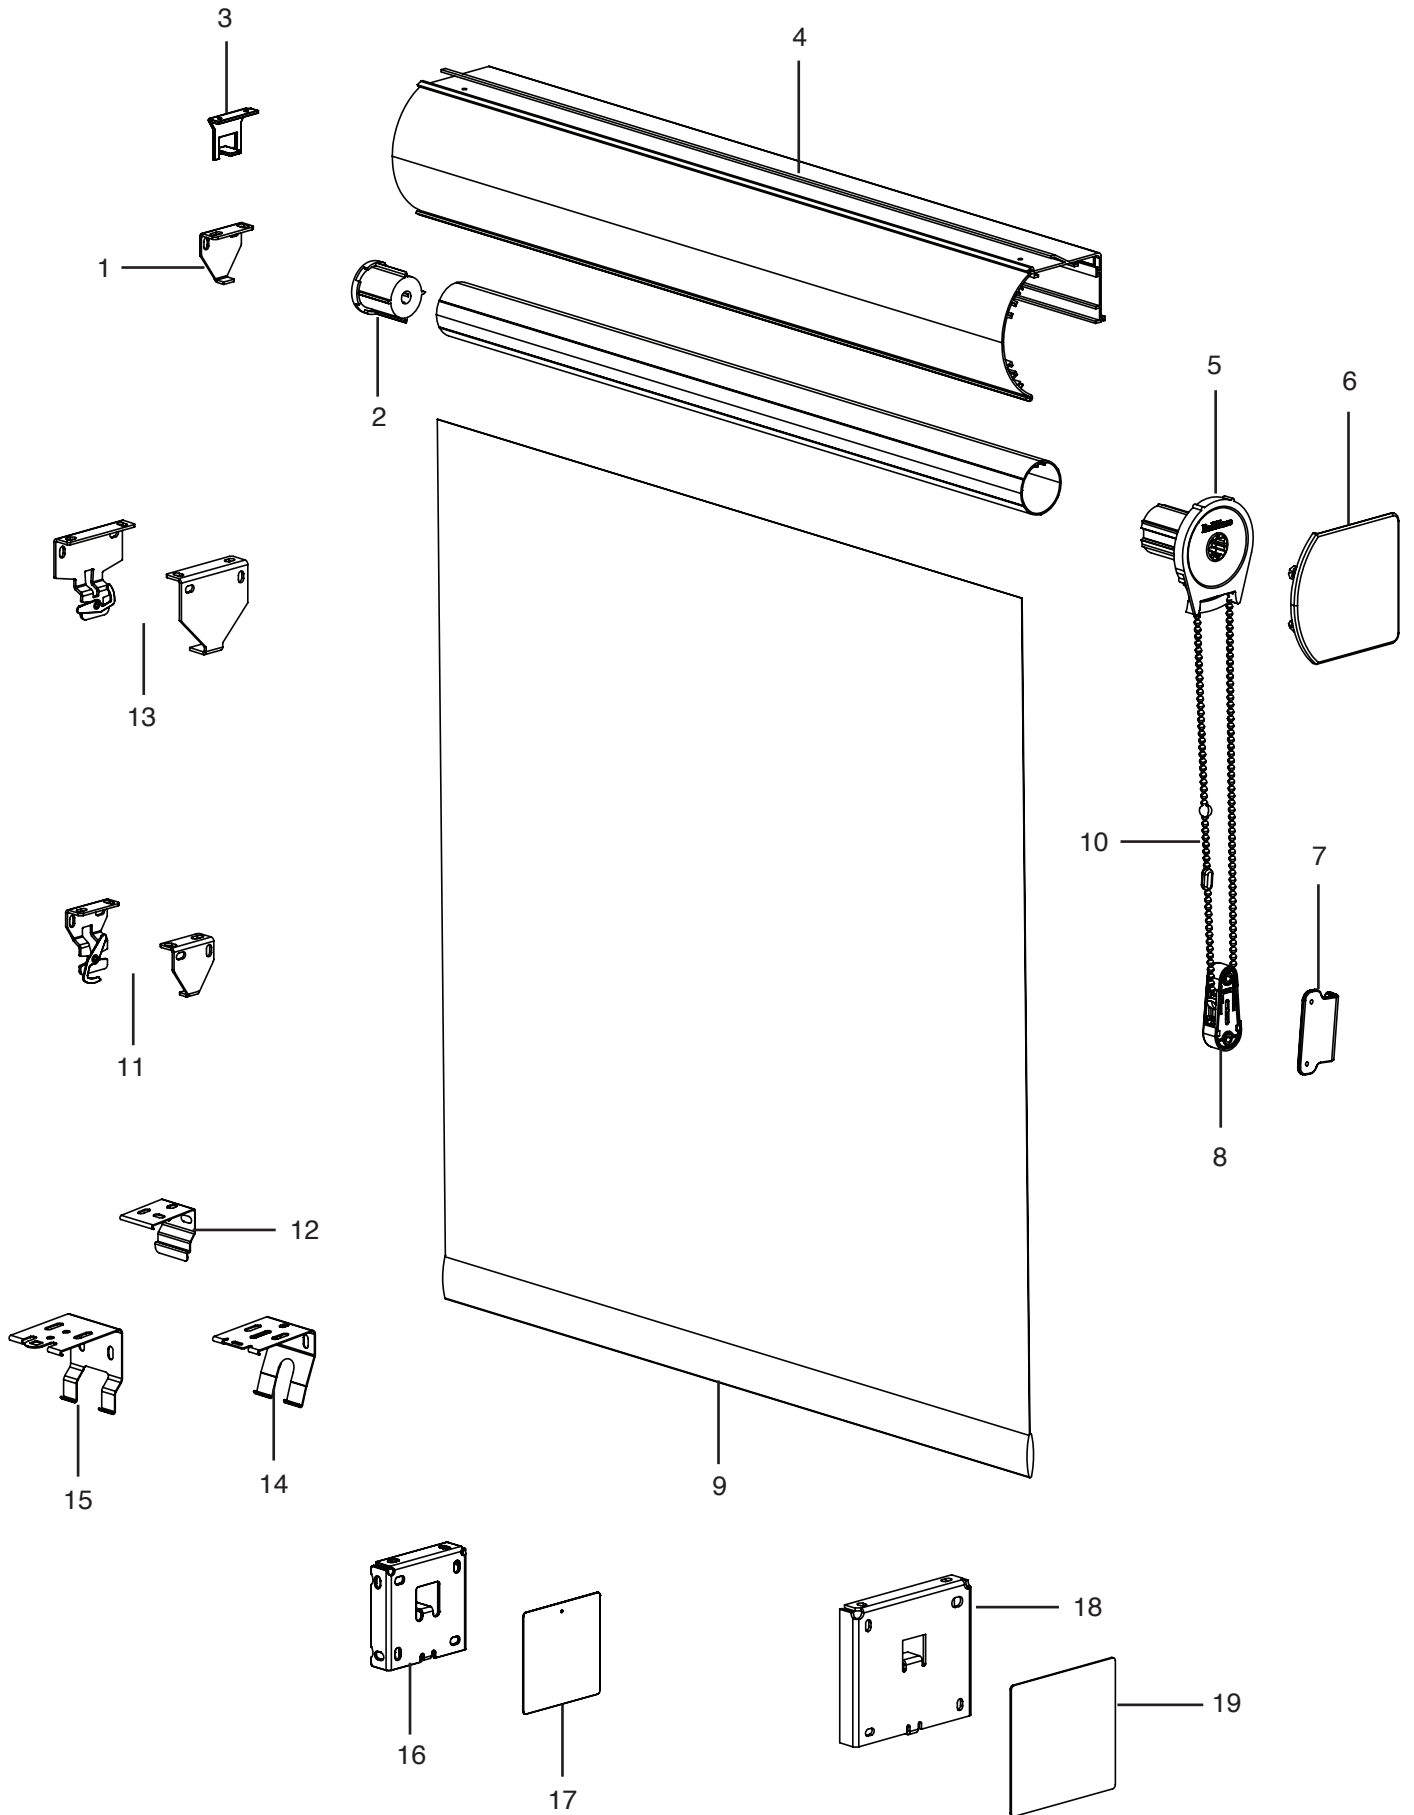

PRODUCT COMPONENTS – R SERIES CLUTCHES AND BRACKETS

CLUTCH LIFT CONTINUOUS CONTROL WITH CASSETTE VALANCE OPTION