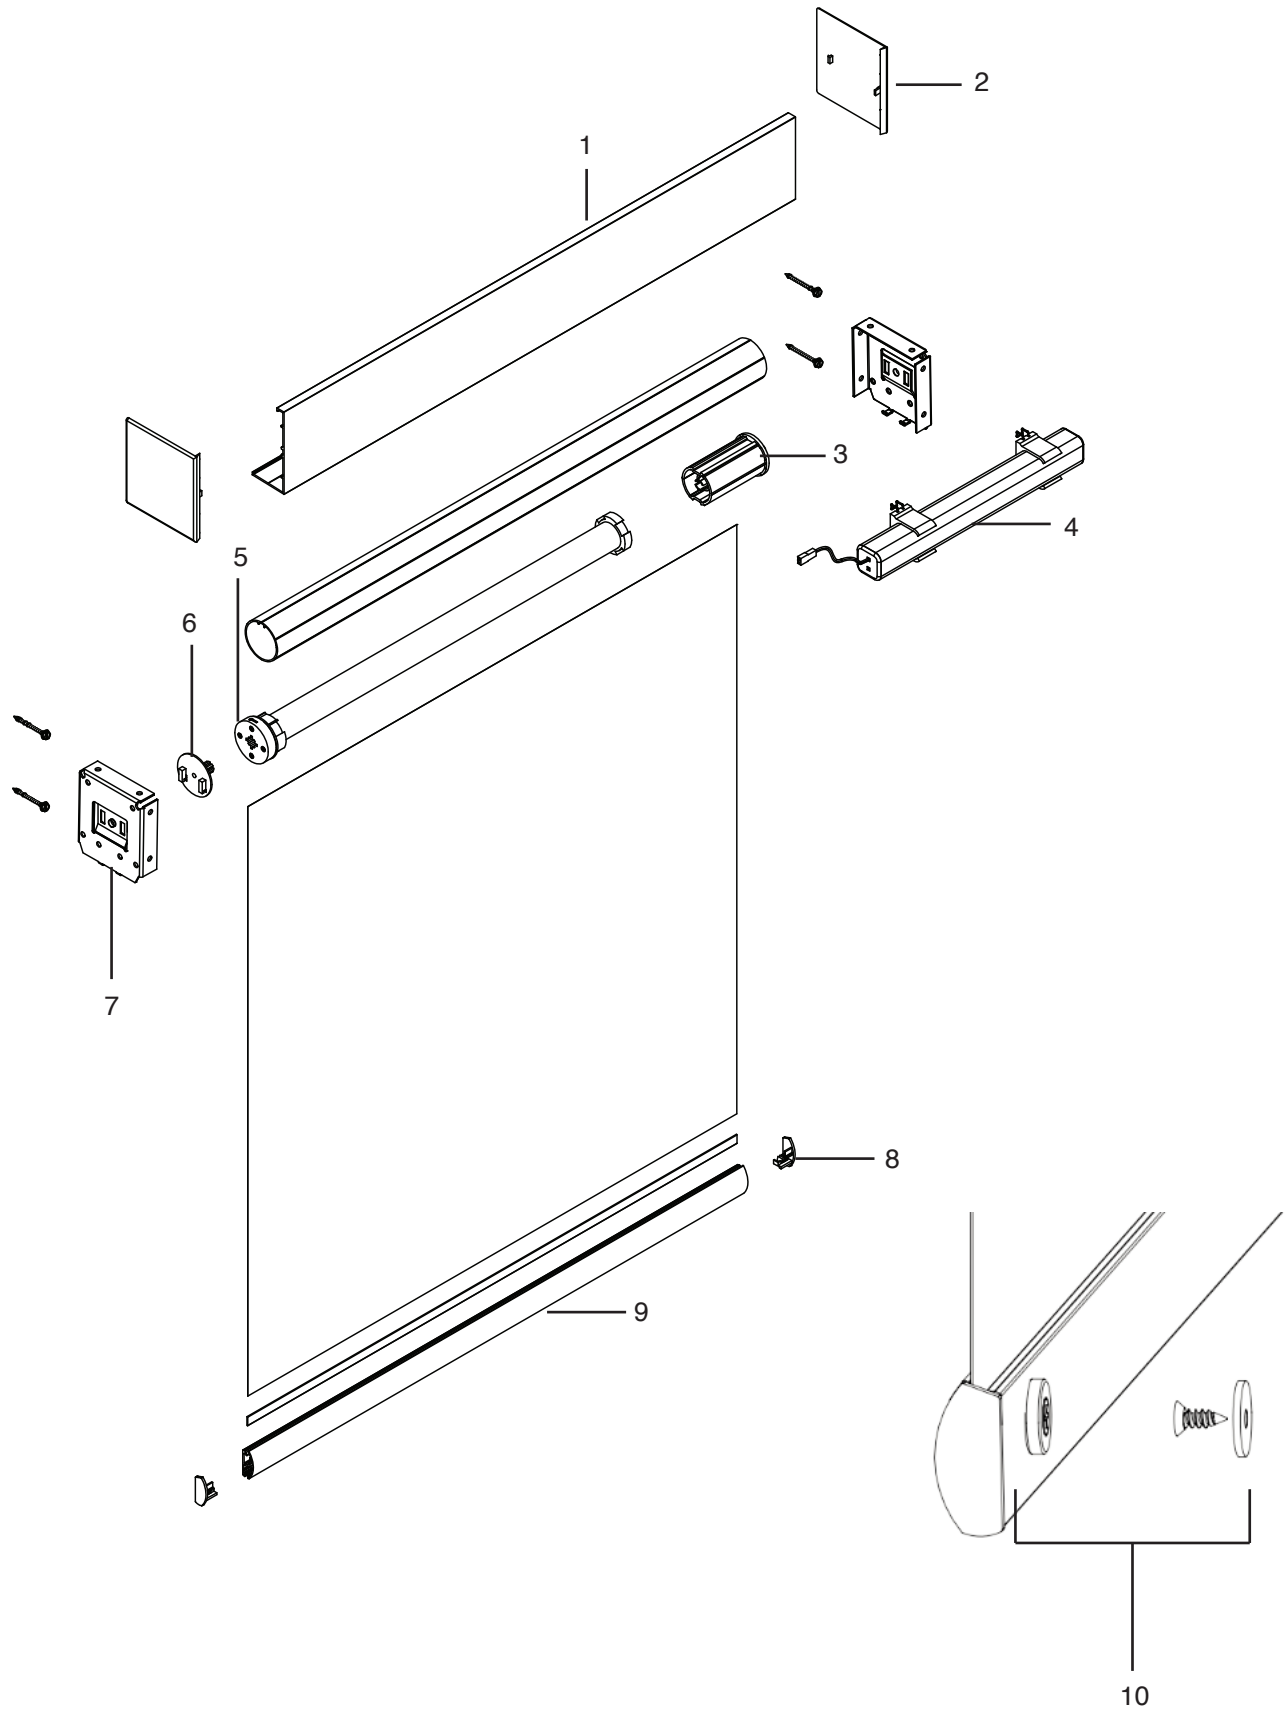

PRODUCT COMPONENTS – BLISS WITH FASCIA