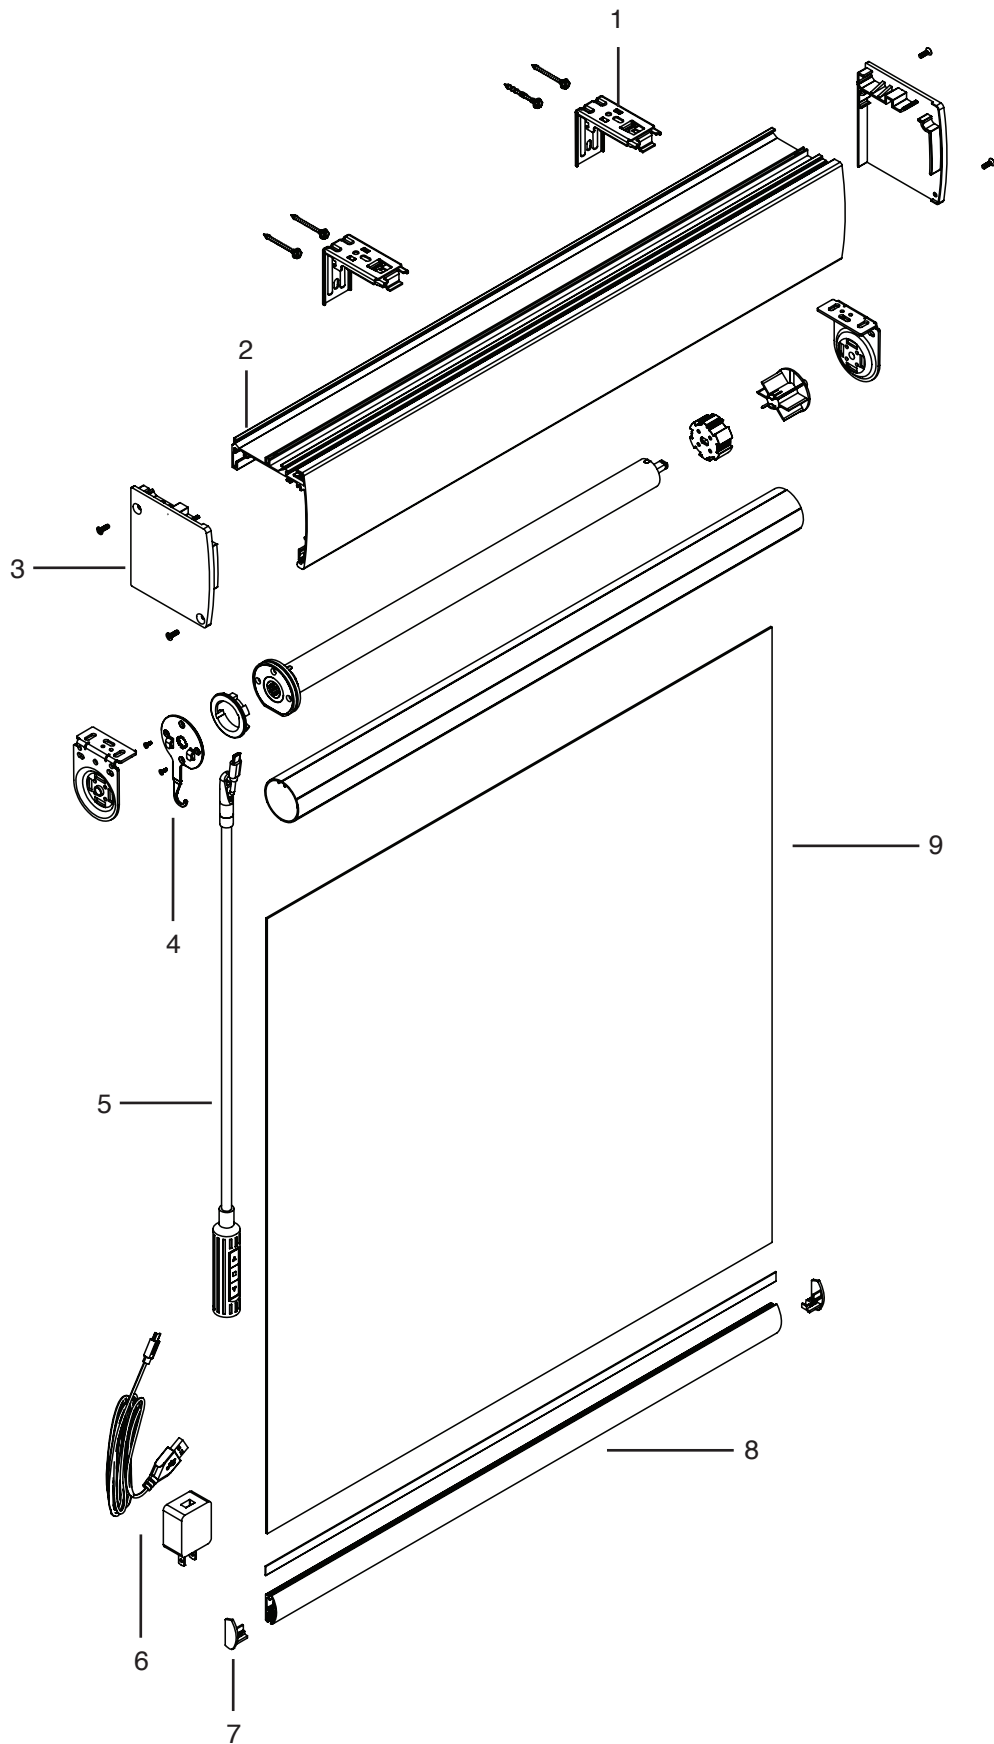

PRODUCT COMPONENTS – POWERWAND (WITH CASSETTE)