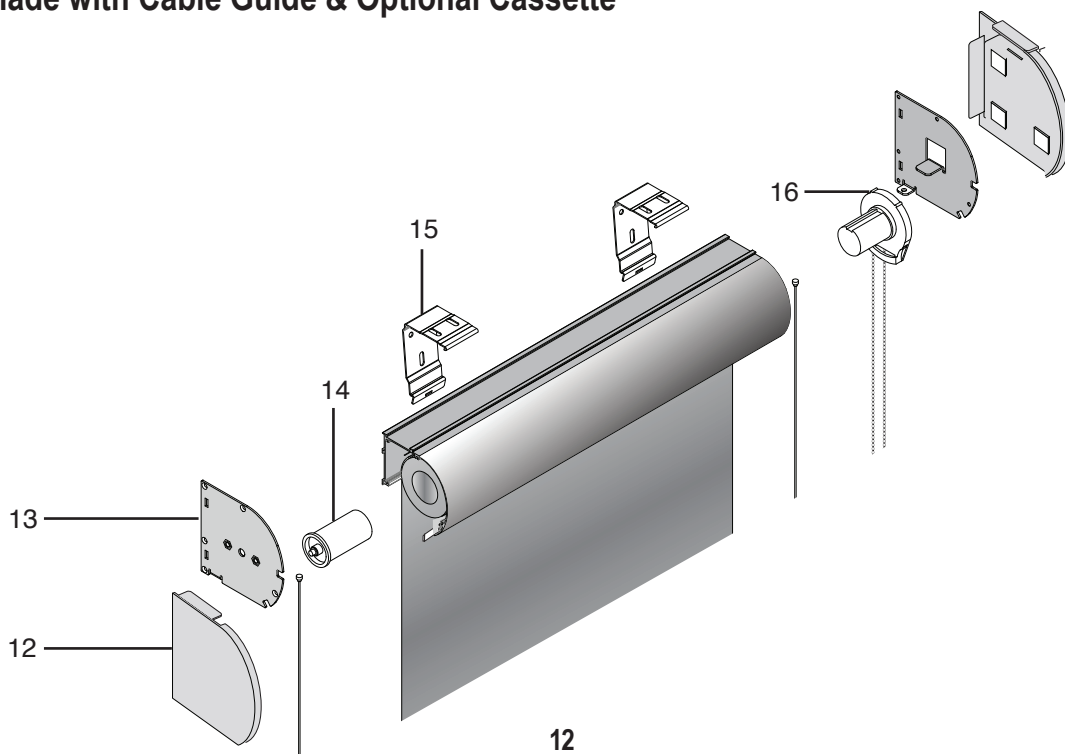

Exterior Shade with Cable Guide & Optional Cassette