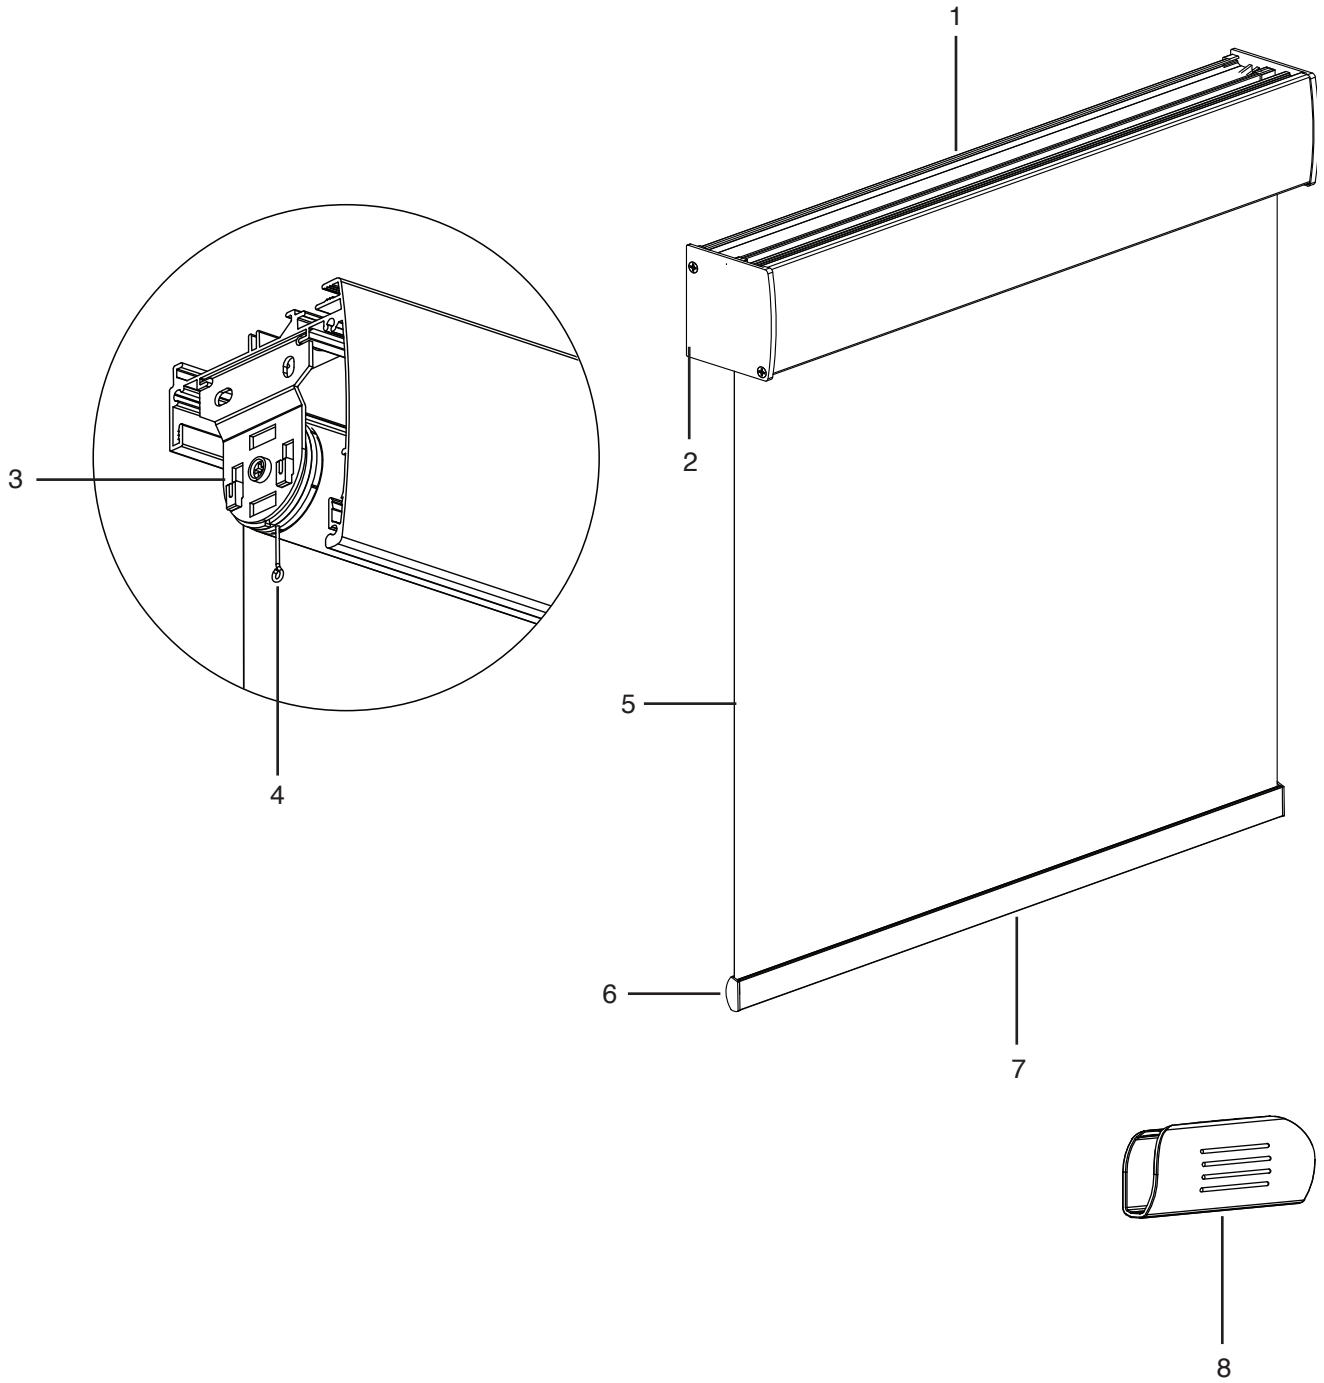

7/1/22 Revisions

Pages 2,4,6,12,28,30Added Omni Bottomrail Handle

Page 9Updated comments for #12

Page 8,10Added Heat Sealed Bottomrail Handle

TABLE OF CONTENTS

Product Specifications

• Product Components - Agile Lift Square Cassette	2-3
• Product Components - Agile Lift Open Roll	4-5
• Product Components - Somfy with Square Cassette	6-7
• Product Components - Skyline Clutches and Brackets	8-9
• Product Components - R Series Clutches and Brackets	10-11
• Product Components - Exterior Shades	12-13
• Product Components - Exterior Shade with Cassette & Grommet	14-15
• Product Components - Touchlift Roller Shade With Mounting Bar	16-17
• Product Components - Touchlift Roller Shade With Curved Cassette	18-19
• Product Components - Powerwand (No Top Treatment)	20-21
• Product Components - Powerwand (With Cassette)	22-23
• Product Components - Bliss with Fascia	24-25
• Product Components - Somfy with Fabric Cornice	26-27

PRODUCT COMPONENTS – AGILE LIFT SQUARE CASSETTE

* Do not attempt to lower the shade until the shade is securely installed and the pin is removed.

PRODUCT COMPONENTS – AGILE LIFT SQUARE CASSETTE

1. Square Cassette
2. Square Cassette End Cap
3. Internal Bracket
4. Pin (Part #1030508)
5. Fabric
6. Clear Endcap (Part #93005698)
7. Omni Flat Bottomrail
8. Omni Bottomrail Handle (Part #1034810)

PRODUCT COMPONENTS – AGILE LIFT OPEN ROLL

* Do not attempt to lower the shade until the shade is securely installed and the pin is removed.

PRODUCT COMPONENTS – AGILE LIFT OPEN ROLL

1. Tube
2. Installation Bracket
(Part #KIT-RS-002R) White
(Part #KIT-RS-003R) Black
3. Pin (Part #1030508)
4. Fabric
5. Clear Endcap (Part #93005698)
6. Curved Omni Bottomrail
7. Omni Bottomrail Handle (Part #1034810)