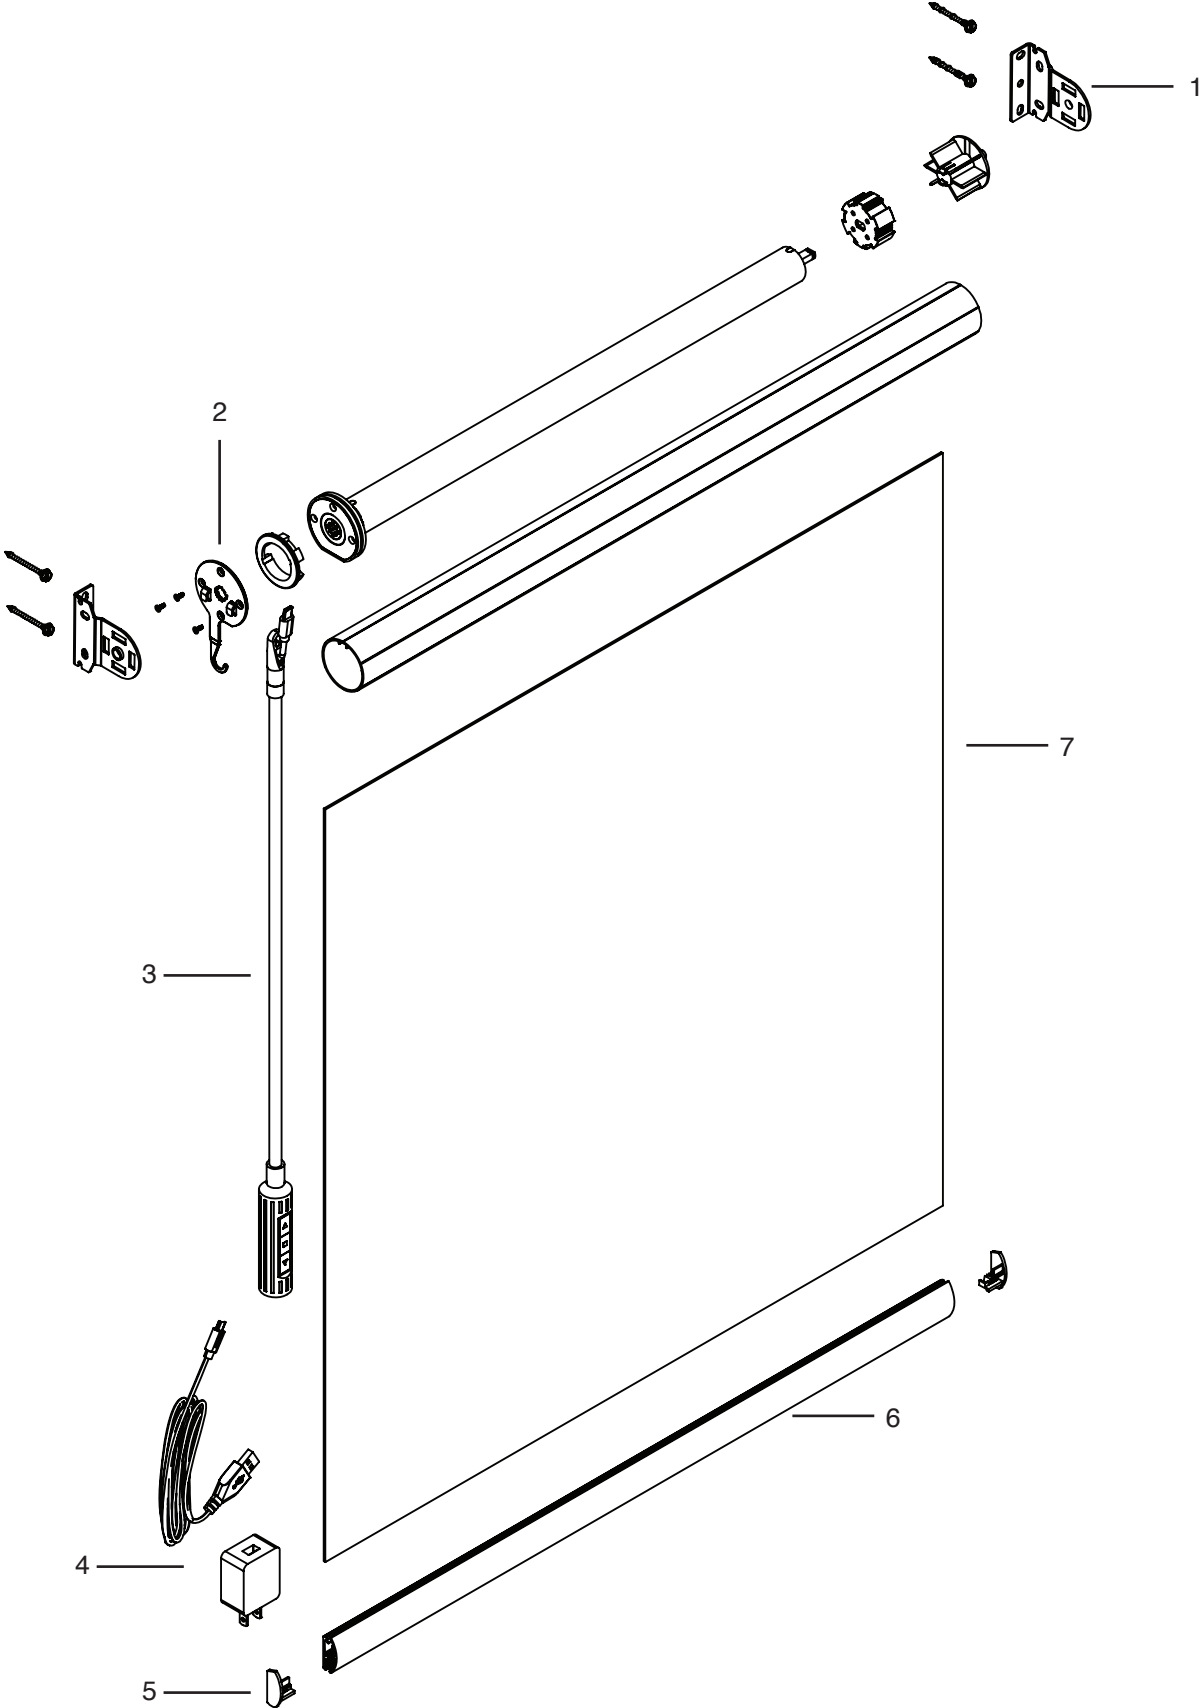

PRODUCT COMPONENTS – POWERWAND (NO TOP TREATMENT)