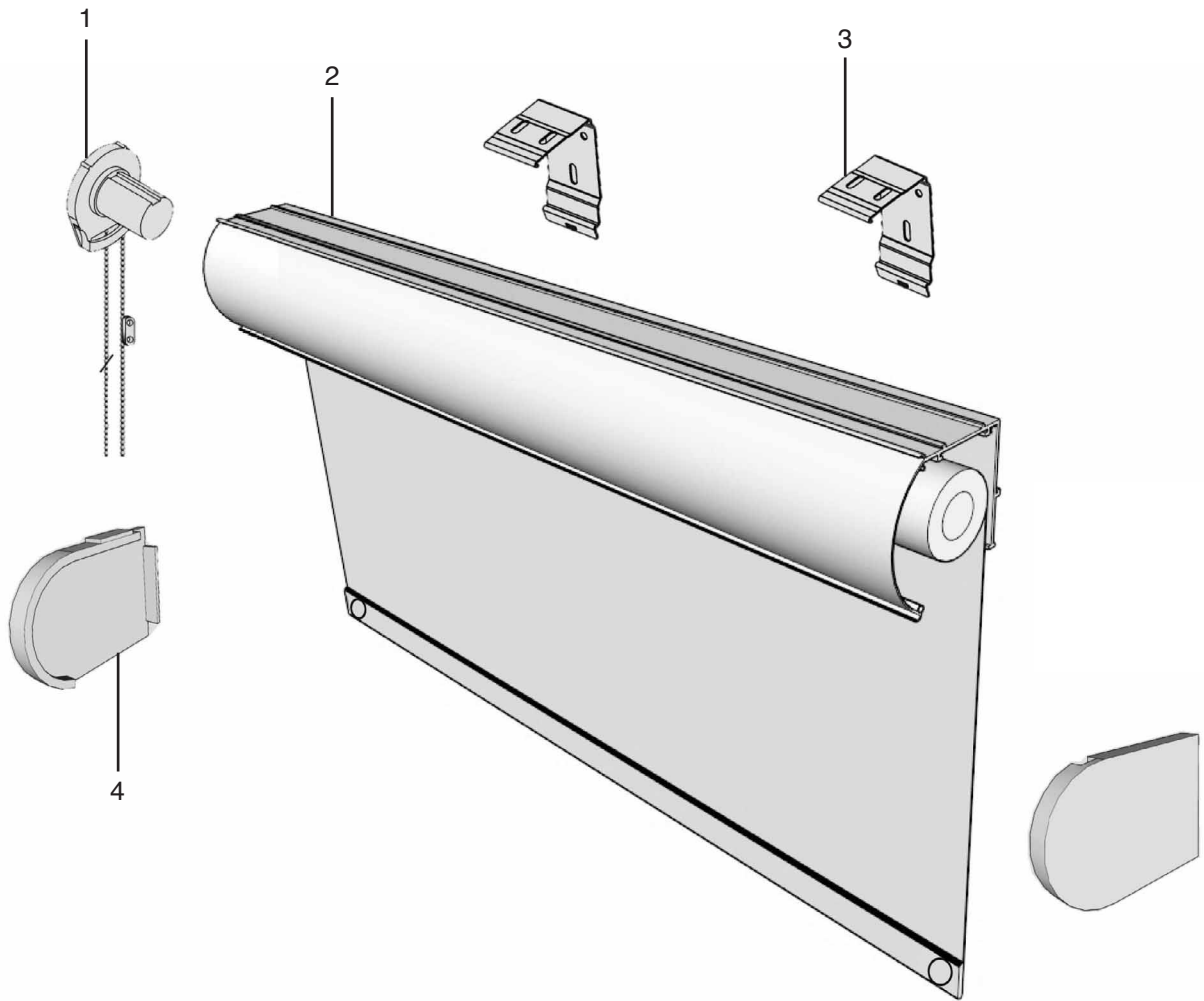

PRODUCT COMPONENTS – EXTERIOR SHADE WITH CASSETTE & GROMMET