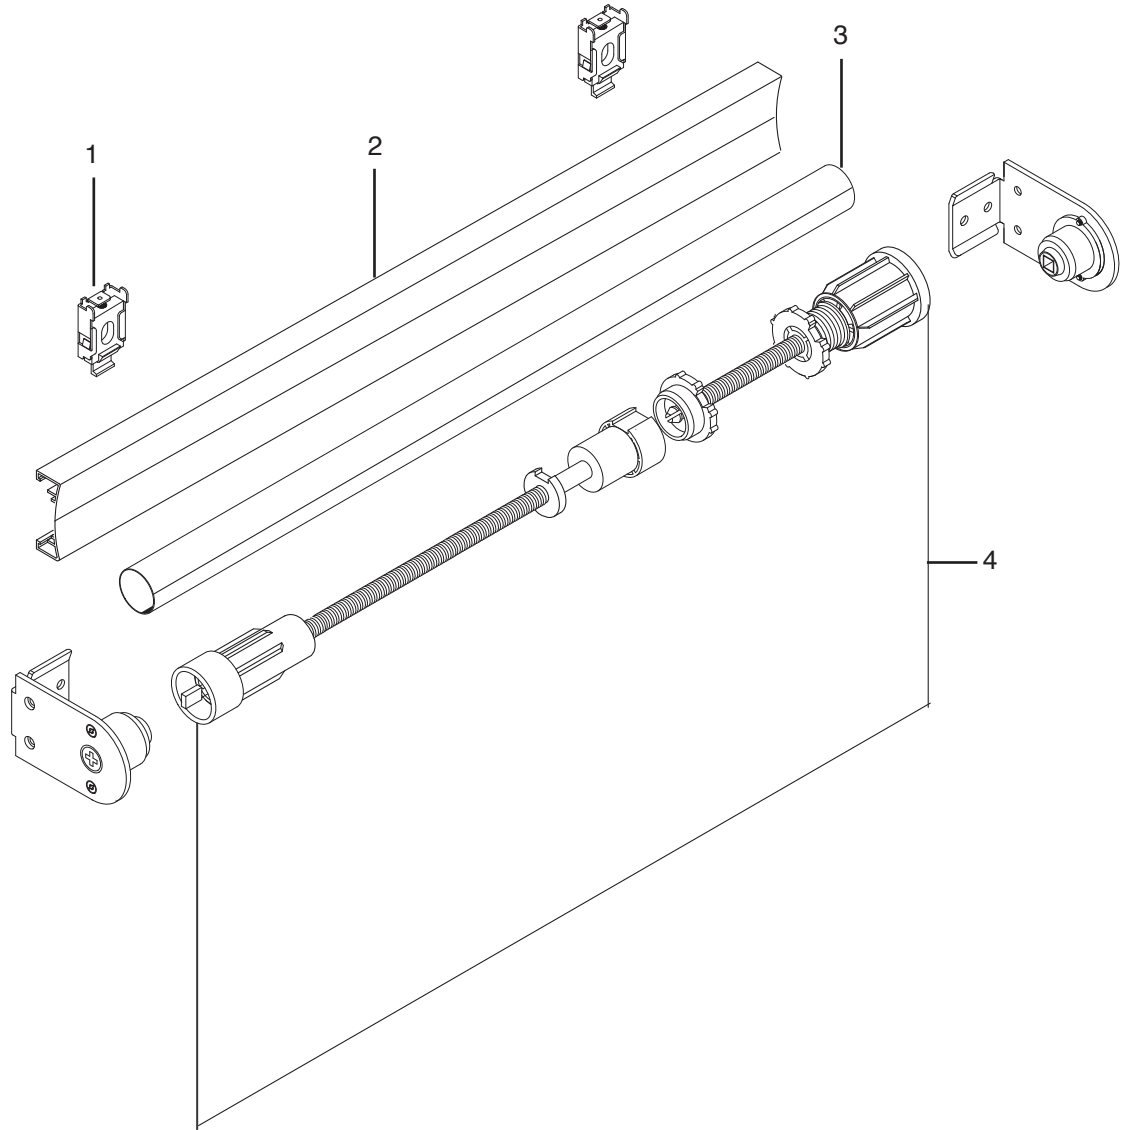

PRODUCT COMPONENTS – TOUCHLIFT ROLLER SHADE WITH MOUNTING BAR