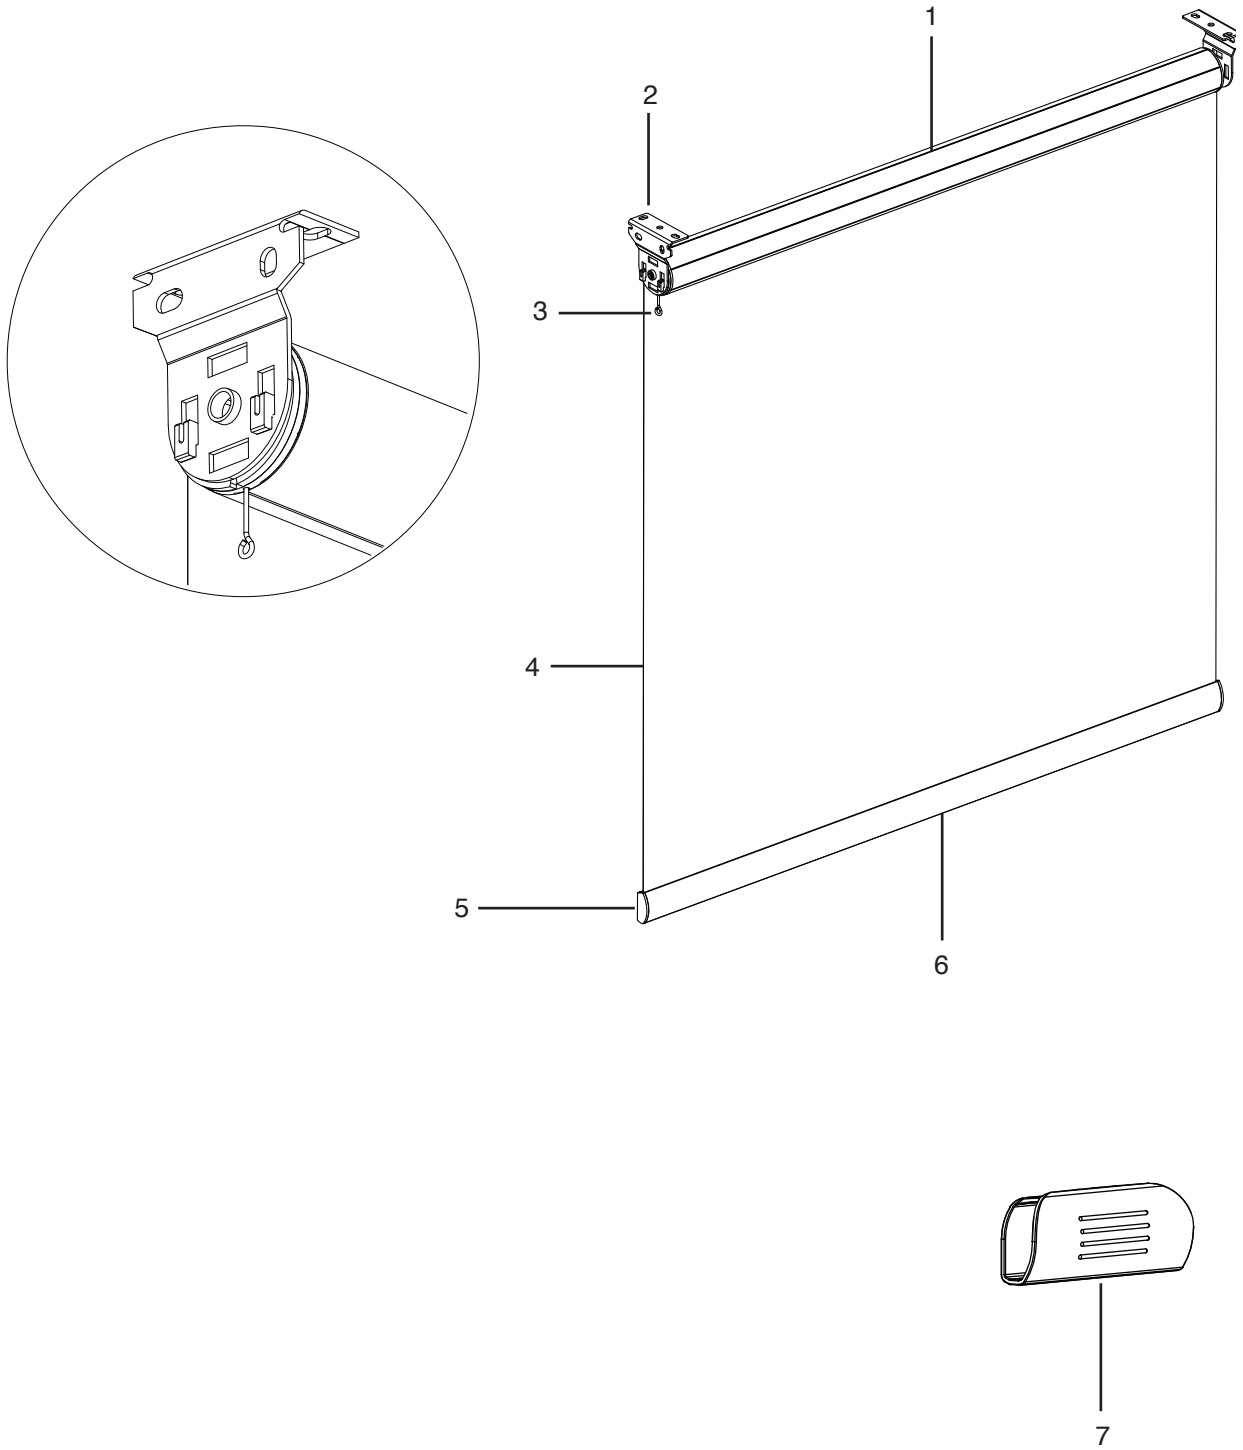

PRODUCT COMPONENTS – AGILE LIFT SQUARE CASSETTE

* Do not attempt to lower the shade until the shade is securely installed and the pin is removed.

PRODUCT COMPONENTS – AGILE LIFT SQUARE CASSETTE

1. Square Cassette
2. Square Cassette End Cap
3. Internal Bracket
4. Pin (Part #1030508)
5. Fabric
6. Clear Endcap (Part #93005698)
7. Omni Flat Bottomrail
8. Omni Bottomrail Handle (Part #1034810)

PRODUCT COMPONENTS – AGILE LIFT OPEN ROLL

* Do not attempt to lower the shade until the shade is securely installed and the pin is removed.

PRODUCT COMPONENTS – AGILE LIFT OPEN ROLL

1. Tube
2. Installation Bracket
(Part #KIT-RS-002R) White
(Part #KIT-RS-003R) Black
3. Pin (Part #1030508)
4. Fabric
5. Clear Endcap (Part #93005698)
6. Curved Omni Bottomrail
7. Omni Bottomrail Handle (Part #1034810)