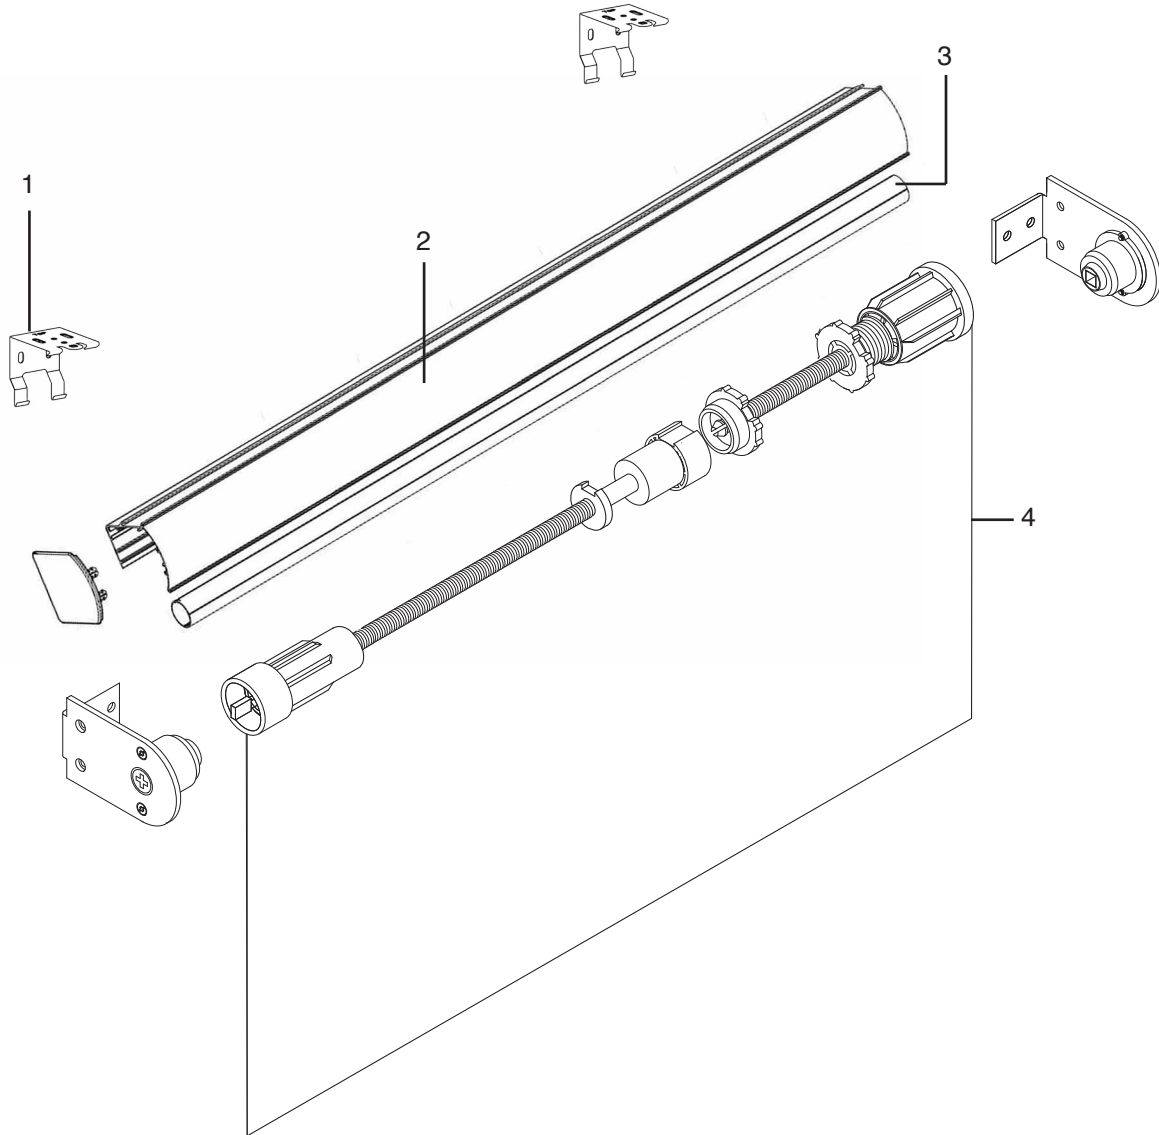

PRODUCT COMPONENTS – TOUCHLIFT ROLLER SHADE WITH CURVED CASSETTE