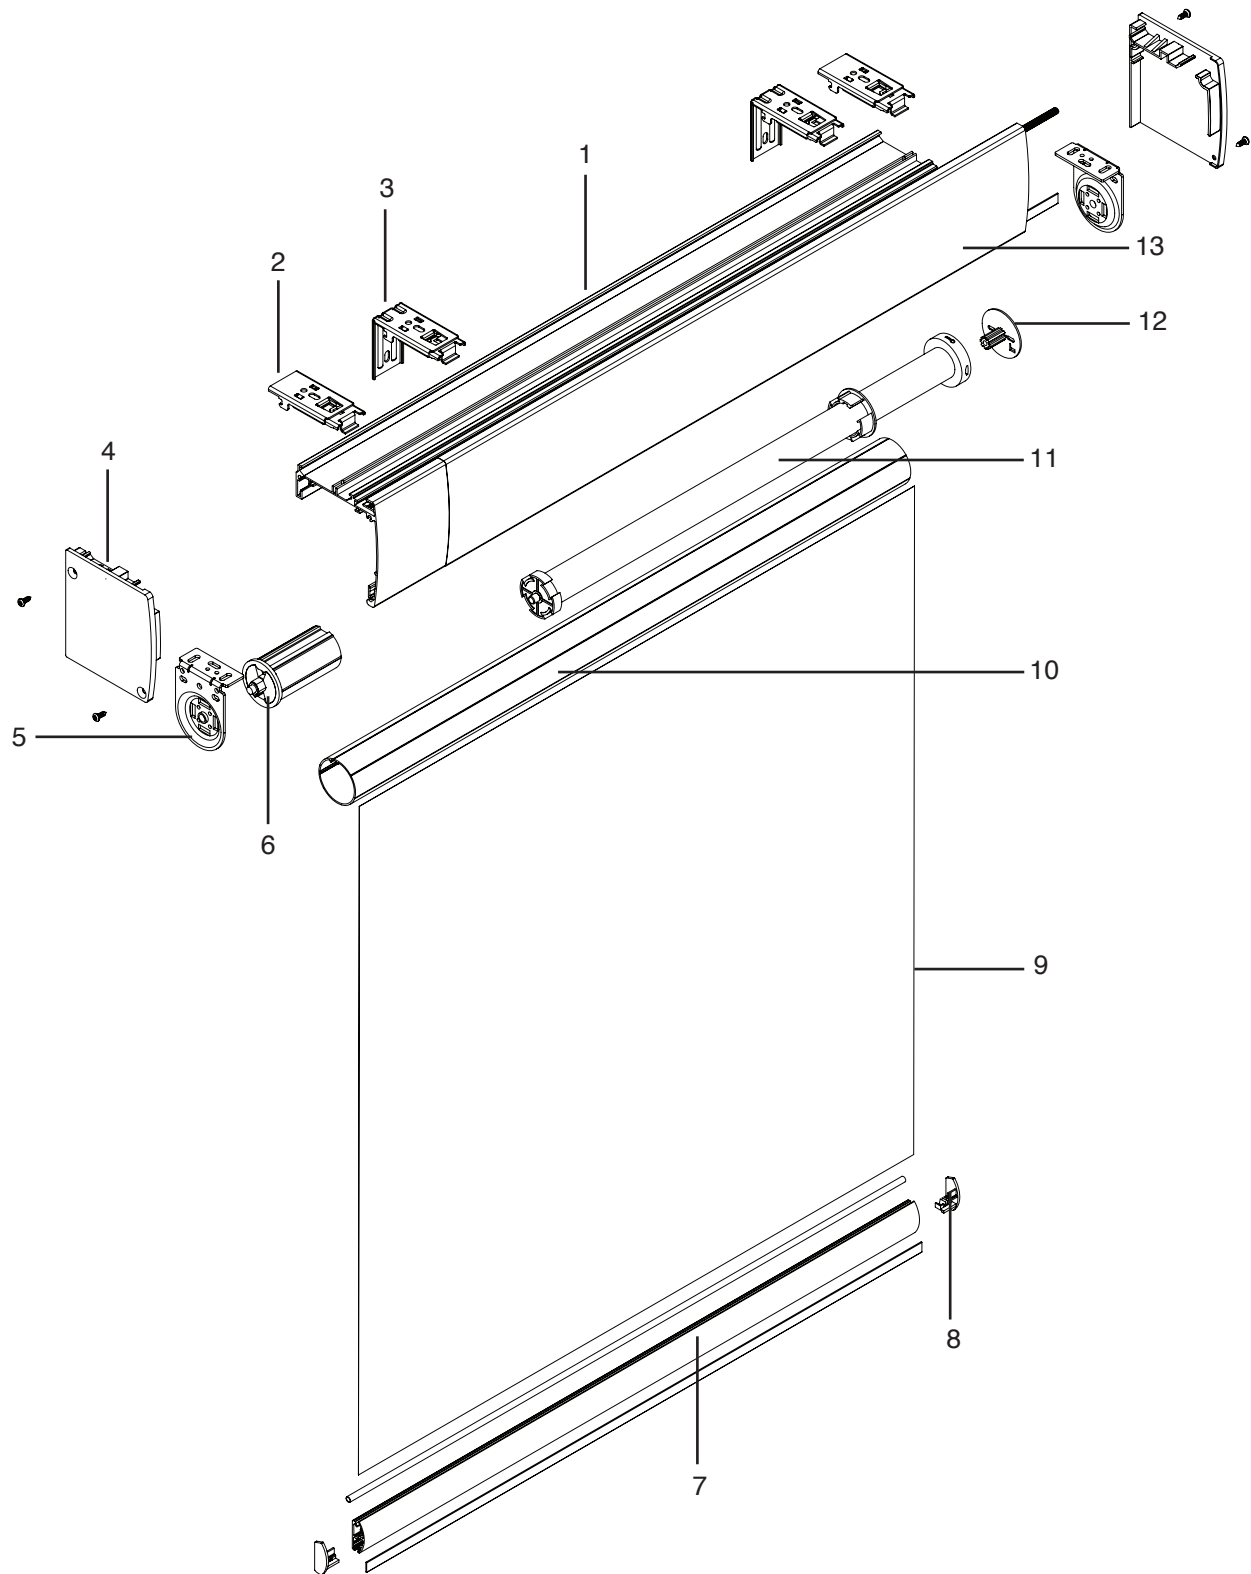

PRODUCT COMPONENTS – AGILE LIFT SQUARE CASSETTE

* Do not attempt to lower the shade until the shade is securely installed and the pin is removed.

PRODUCT COMPONENTS – AGILE LIFT SQUARE CASSETTE

1. Square Cassette
2. Square Cassette End Cap
3. Internal Bracket
4. Pin (Part #1030508)
5. Fabric
6. Clear Endcap (Part #93005698)
7. Omni Flat Bottomrail
8. Omni Bottomrail Handle (Part #1034810)

PRODUCT COMPONENTS – AGILE LIFT OPEN ROLL

* Do not attempt to lower the shade until the shade is securely installed and the pin is removed.

PRODUCT COMPONENTS – AGILE LIFT OPEN ROLL

1. Tube
2. Installation Bracket
(Part #KIT-RS-002R) White
(Part #KIT-RS-003R) Black
3. Pin (Part #1030508)
4. Fabric
5. Clear Endcap (Part #93005698)
6. Curved Omni Bottomrail
7. Omni Bottomrail Handle (Part #1034810)

PRODUCT COMPONENTS – SOMFY WITH SQUARE CASSETTE

PRODUCT COMPONENTS – SOMFY WITH SQUARE CASSETTE

1. Square Cassette
(Part #1018769) White
(Part #1018770) Vanilla
(Part #1018771) Anodized
(Part #1018772) Black
(Part #1018773) Bronze
2. Inside/Ceiling Mount Brackets
(Part #1022435) 2 pack
(Part #1022436) 3 pack
3. Outside Mount Brackets
(Part #1022437) 2 pack
(Part #1022438) 3 pack
4. End caps with Screws
(Part #1018774) White
(Part #1018775) Vanilla
(Part #1018776) Gray
(Part #1018777) Black
(Part #1018778) Bronze
5. Internal Bracket
(Part #1018779)
6. End Plug
(Part #SLPEHD53BK) Black
(Part #SLPEHD53W) White
7. Curved Omni Bottomrail
8. Clear Endcap (Part #93005698)
9. Fabric
10. Tube
11. Motor with Crown and Drive
12. Adapter
13. Fabric Wrap