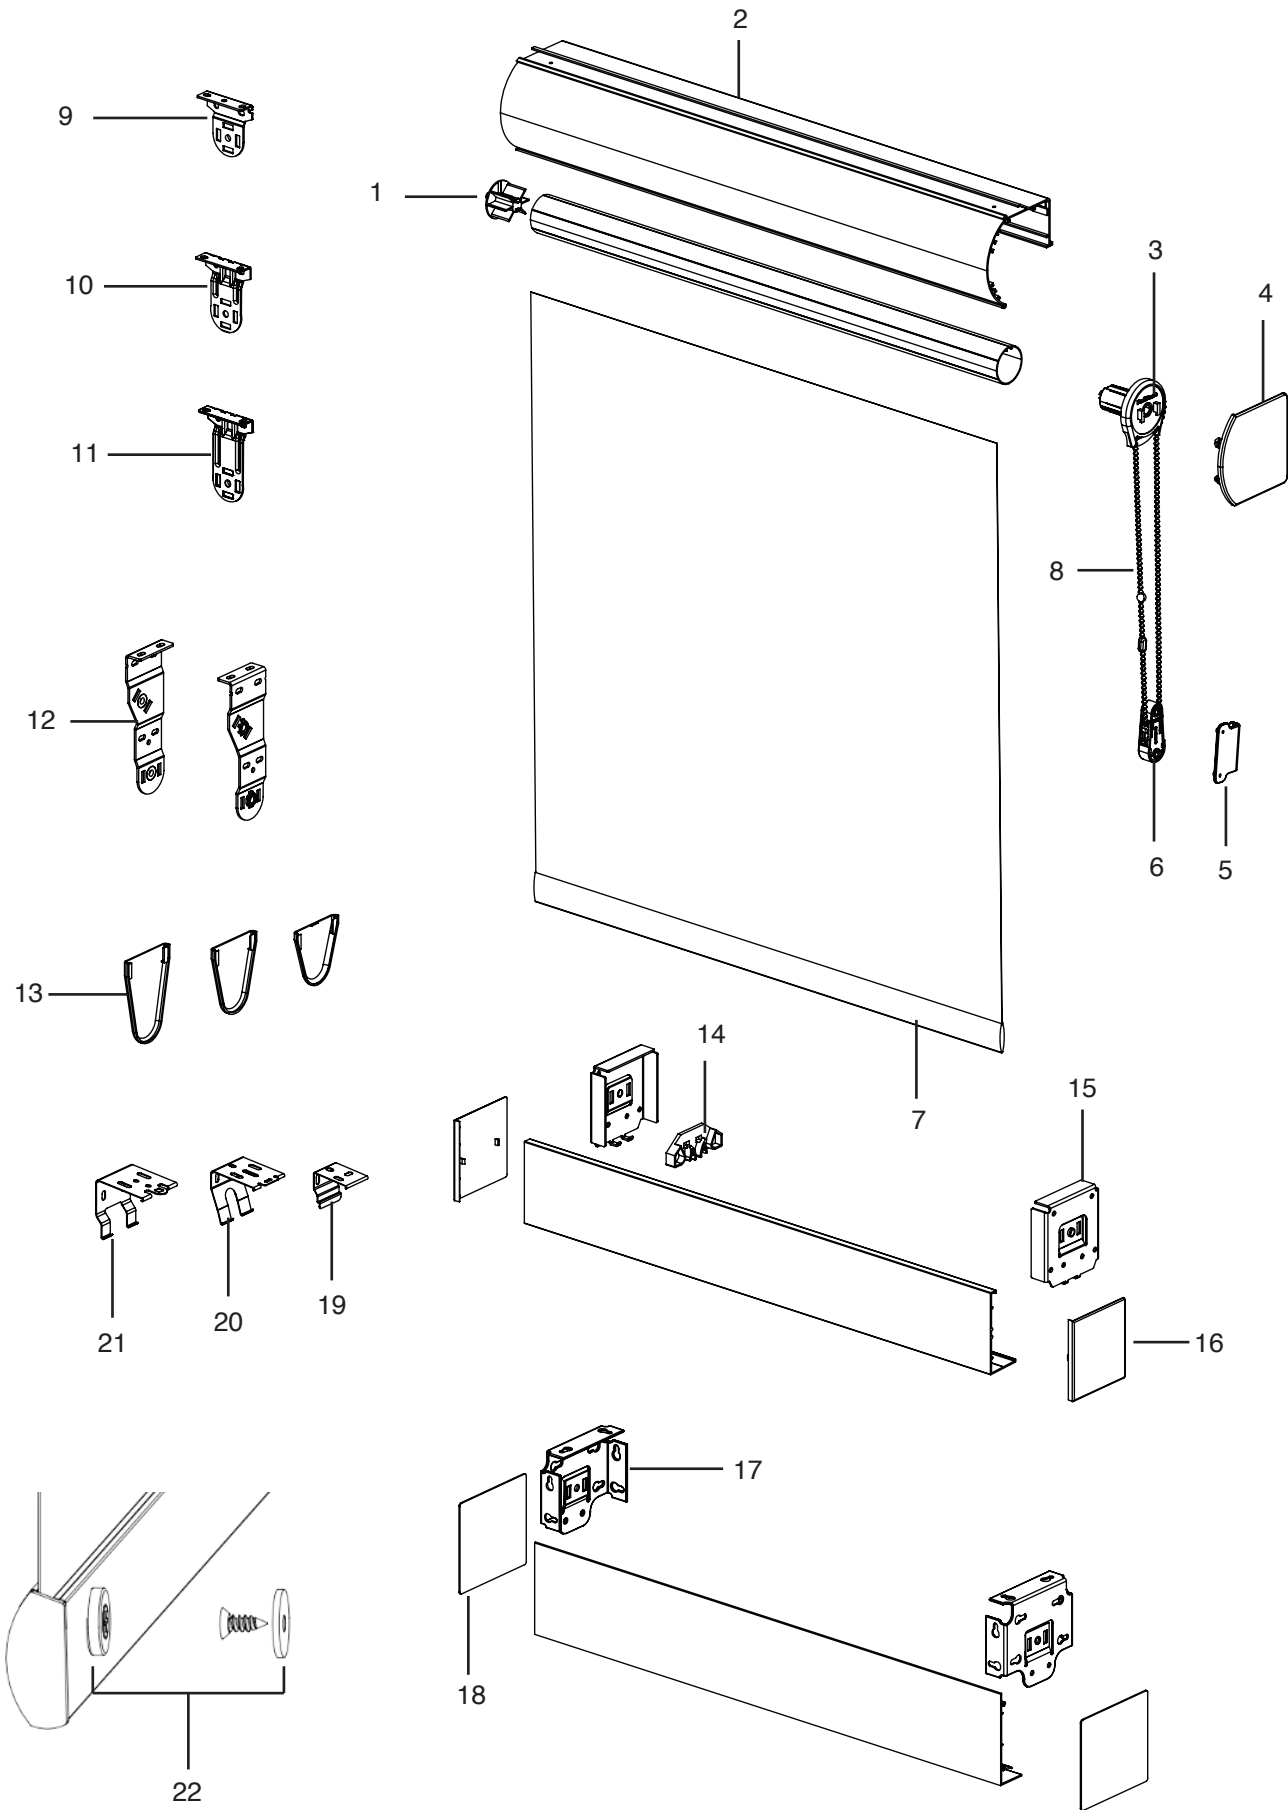

PRODUCT COMPONENTS – SKYLINE CLUTCHES AND BRACKETS

CLUTCH LIFT CONTINUOUS CONTROL WITH CASSETTE VALANCE OPTION