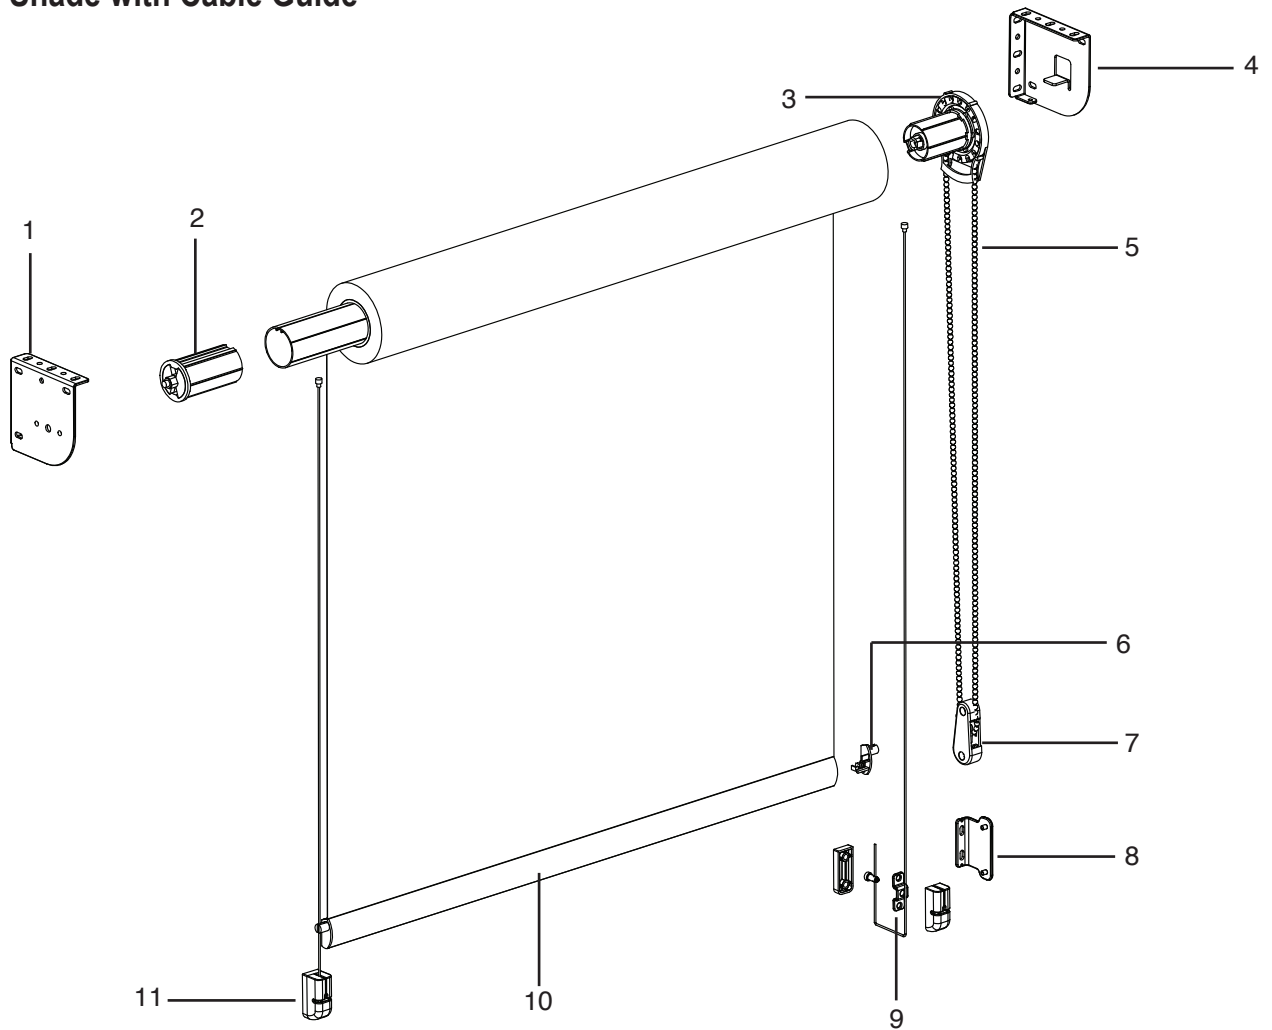

PRODUCT COMPONENTS – EXTERIOR SHADES

Exterior Shade with Cable Guide